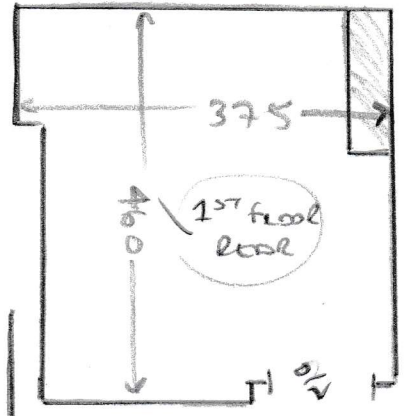

HUNT.

- TOP BED
- WOOD FLOOR
 - FIT OVER LAMINATE
 - NEEDS S/E
 - M/T 2 UNITS

TOP STAIRS (FULLY FITTED)

✓ Riser	20	67
✓ 3e	45	67
✓ W1	53	75
✓ W2	54	95
✓ W3	70	95
✓ W4	55	68
✓ W5	55	75
✓ W6	55	95
✓ W7	70	95
✓ W8	55	67
✓ 5e	46	67

MAIN STAIRS (RUNNER)

✓ Riser	20	78
✓ 3e	43	78
✓ 1/4	106	89
✓ W9	66	105
✓ W10	74	120
✓ W11	64	82
✓ 5e	45	82

- 1ST FLOOR LEVEL
- WOOD FLOOR
 - U/L CPT
 - E/S S/E
 - M/T 2 UNITS

9 NEW SUBS ON 1ST FLOOR. ALLOW 2.00 x 4.00 T/P FOR 1ST LANDING

STAIRS + T/L

- WOOD FLOOR
- U/L CPT
- NEEDS S/E

(FIT S/E AGAINST BACK OF FRONT DOOR)