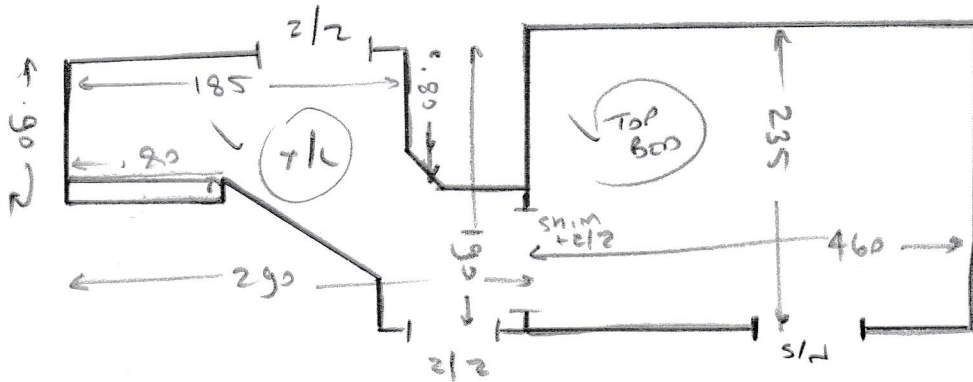

HUNT.

- TOP BED
- WOOD FLOOR
 - FIT OVER LAMINATE
 - NEEDS S/E
 - M/T 2 UNITS

TOP STAIRS (FULLY FITTED)

✓ Riser	20	67
✓ 3e	45	67
✓ W1	53	75
✓ W2	54	95
✓ W3	70	95
✓ W4	55	68
✓ W5	55	75
✓ W6	55	95
✓ W7	70	95
✓ W8	55	67
✓ 5e	46	67

MAIN STAIRS (RUNNER)

✓ Riser	20	78
✓ 3e	43	78
✓ 1/4	106	89
✓ W9	66	105
✓ W10	74	120
✓ W11	64	82
✓ 5e	45	82

- 1ST FLOOR LEVEL
- WOOD FLOOR
 - U/L CPT
 - E/S S/E
 - M/T 2 UNITS

9 NEW SUBS ON 1ST FLOOR. ALLOW 2.00 x 4.00 T/P FOR 1ST LANDING

STAIRS + T/L

- WOOD FLOOR
- U/L CPT
- NEEDS S/E

(FIT S/E AGAINST BACK OF FRONT DOOR)