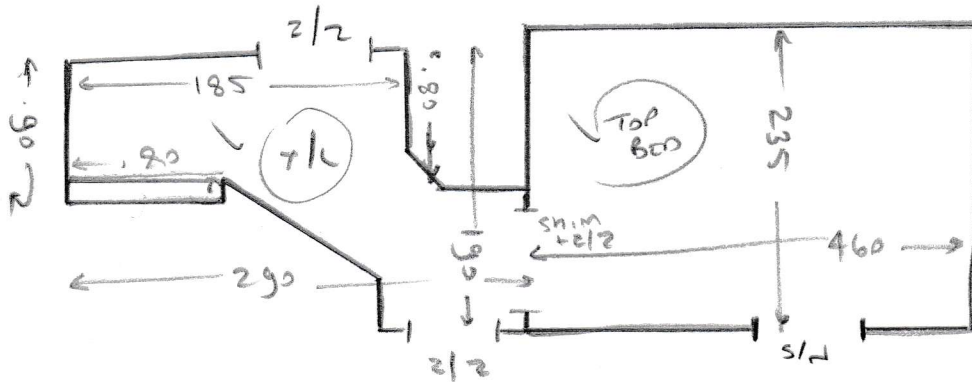

HUNT.

- TOP BED
- WOOD FLOOR
  - FIT OVER LAMINATE
  - NEEDS S/E
  - M/F 2 UNITS

TOP STAIRS (FULLY FITTED)

✓ Riser	20	67
✓ 3e	45	67
✓ W1	53	75
✓ W2	54	95
✓ W3	70	95
✓ W4	55	68
✓ W5	55	75
✓ W6	55	95
✓ W7	70	95
✓ W8	55	67
✓ 5e	46	67

MAIN STAIRS (RUNNER)

✓ Riser	20	78
✓ 3e	43	78
✓ 1/4	106	89
✓ W9	66	105
✓ W10	74	120
✓ W11	64	82
✓ 5e	45	82

(FIT SLIT AGAINST BACK OF FRONT BOARD)

- 1<sup>ST</sup> FLOOR BOARD
- WOOD FLOOR
  - W/O CRT
  - E/S S/E
  - M/F 2 UNITS

9 NOT SUBS ON SIZE. ALLOW 2.00 x 4.00 FOR 1<sup>ST</sup> LANDING

STAIRS + T/L

- WOOD FLOOR
- W/O CRT
- NEEDS S/E