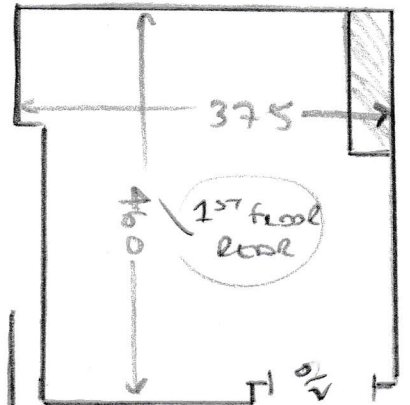

HUNT.

- TOP BED
- WOOD FLOOR
  - FIT OVER LAMINATE
  - NEEDS S/E
  - M/F 2 UNITS

TOP STAIRS (FULLY FITTED)

✓ Riser	20	67
✓ 3e	45	67
✓ W1	53	75
✓ W2	54	95
✓ W3	70	95
✓ W4	55	68
✓ W5	55	75
✓ W6	55	95
✓ W7	70	95
✓ W8	55	67
✓ 5e	46	67

MAIN STAIRS (RUNNER)

✓ Riser	20	78
✓ 3e	43	78
✓ 1/4	106	89
✓ W9	66	105
✓ W10	74	120
✓ W11	64	82
✓ 5e	45	82

(FIT SLIT AGAINST BACK OF FRONT BOARD)

- 1<sup>ST</sup> FLOOR BOARD
- WOOD FLOOR
  - W/O CRT
  - E/S S/E
  - M/F 2 UNITS

9 NOT SUBS ON SIZE. ALLOW 2.00 x 4.00 FOR 1<sup>ST</sup> LANDING

STAIRS + T/L

- WOOD FLOOR
- W/O CRT
- NEEDS S/E