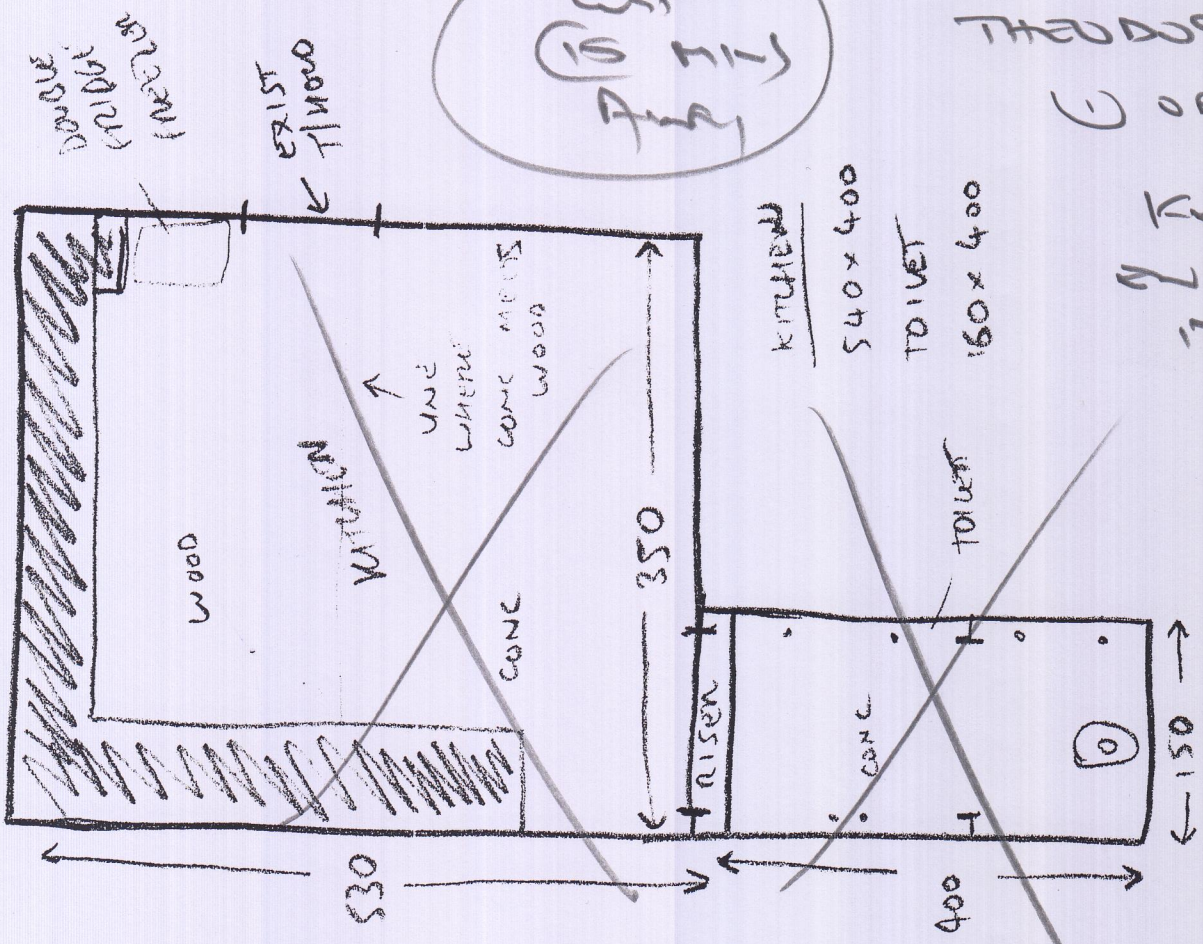

EN SUITE

UPPST VINYL,
WALL NEW +
SEAL
210 x 200

F/F/M/O
UPPST NEW
NO FURF
POSITION NEW CRT
ONLY

KITCHEN + TOILET

EXISTING SUBFLOOR?
4x UNITS TO UP GRAB + SUBF VINYL WOOD
DOUBLE FLOOR FLOOR TO MOVE
SEAL EDGES NEW

(S)

KITCHEN
540 x 400
TOILET
160 x 400

Please
SHOW
C/S
FLOOR
PLAN

(S) 30341
ISSUE
THRU
C/O

TOILET
160 x 400
KITCHEN
540 x 400