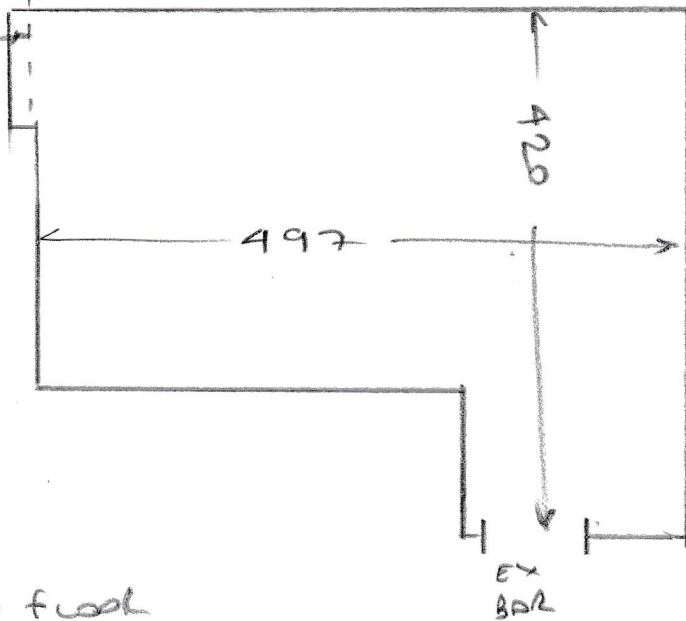

FILLER
HERE
FROM
WASTE

S30359
TRU

TRDLEE 40 - 90

- wood floor
- NO CAT PRIOR TO FITTING
- EX S/E
- Room is currently full of furniture BUT WILL BE CLEAR AS ROOM BEING DECORATED BUT WILL HAVE SOME FURN IN (ALLOW 2 UNITS)
- LOFT ROOM WITH PICTURES ON ALL WALLS LEADING UP STAIRS SO MUST BE 2 MEN