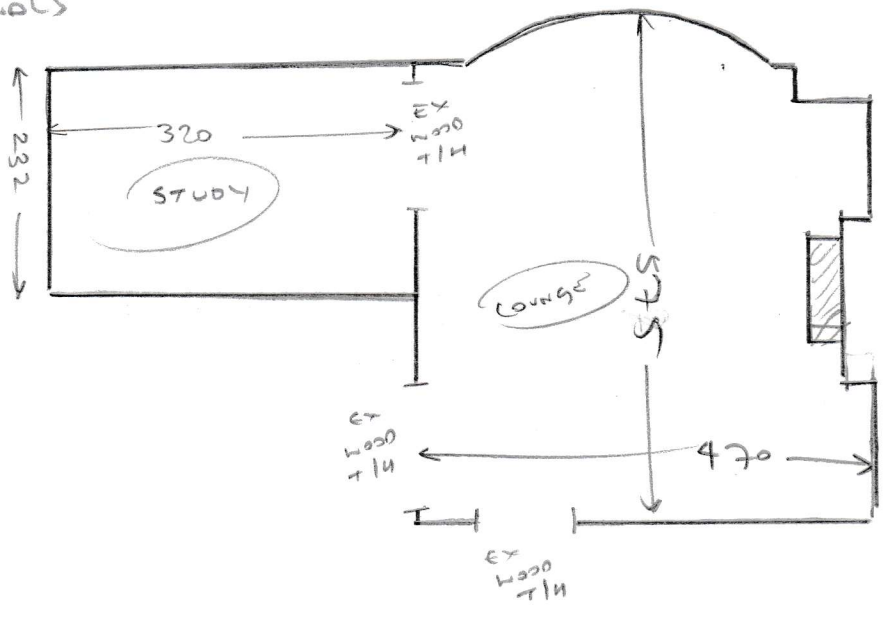

S30393  
LITTLER

STUDY 2.40 x 4m

- wood floor
- uld CRT
- ex slt
- m/f 1.5 units
- customer to clear personal

LOUNGE 5.85 x 5m

- wood floor
- uld CRT
- ex slt
- m/f 2 units
- customer to clear personal
- + unplug elec....

---

---

STUDY 2.40 x 4m

LOUNGE 5.85 x 5m