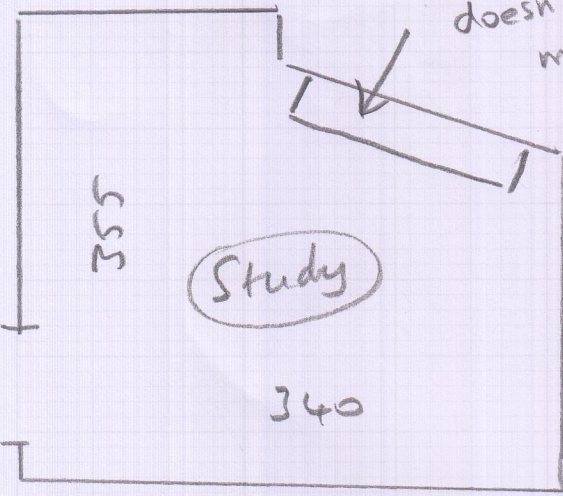

S 30423

Job Mrs A COLLEN
2 East Sham Ave
Address E. Sham
SW 14 8AS

Sheet: of:

Finelay

3.50 x 4m

Fit around this
unit. Customer
doesn't want to
move it

ali
slr

mostly easting sledge