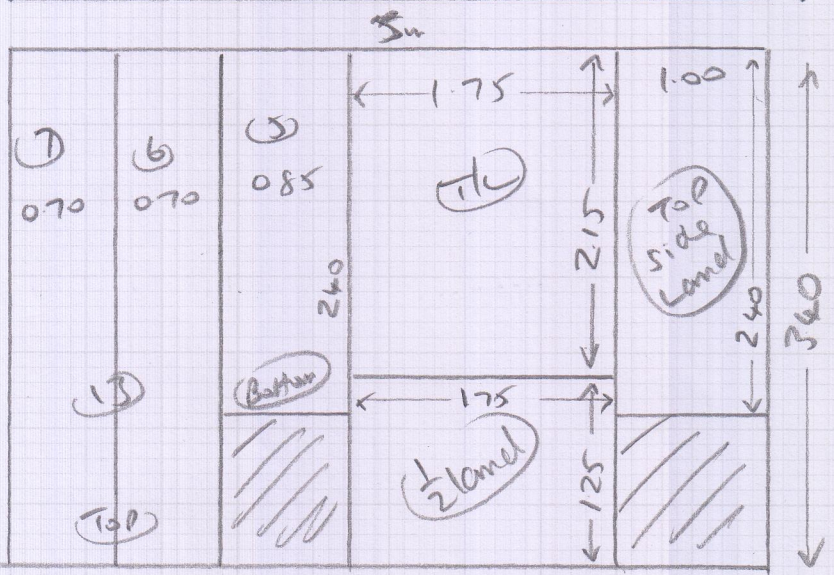

mrcarpets

530445

---

Job No MR F. MALEKI

Name 8 NEPEAN ST.

Address ROSHAMPTON

SW15 5DW

Sheet Sudbury 42

1 of 2

6.15 x 5m

3.40 x 5m

1 of 2

Layout

S30448  
MR R MALEKI  
SWIS

Top side 220m x 0.90 (est. area) <sub>sh</sub>

TK 2.05m x 1.58 (2x est. area) <sub>sh</sub>

(13) 0.42m x 0.59

(2 of 2)

LAYOUT  
\* ONLY  
NET \*  
MEASUREMENT  
~

(5) 0.7 x 0.74

1/2 level 11.5m x 1.65

(9) 0.9m x 0.73

also  
est. sh  
mk(21)

est. door bar

Per layout per 10-11 am

(2 of 2)