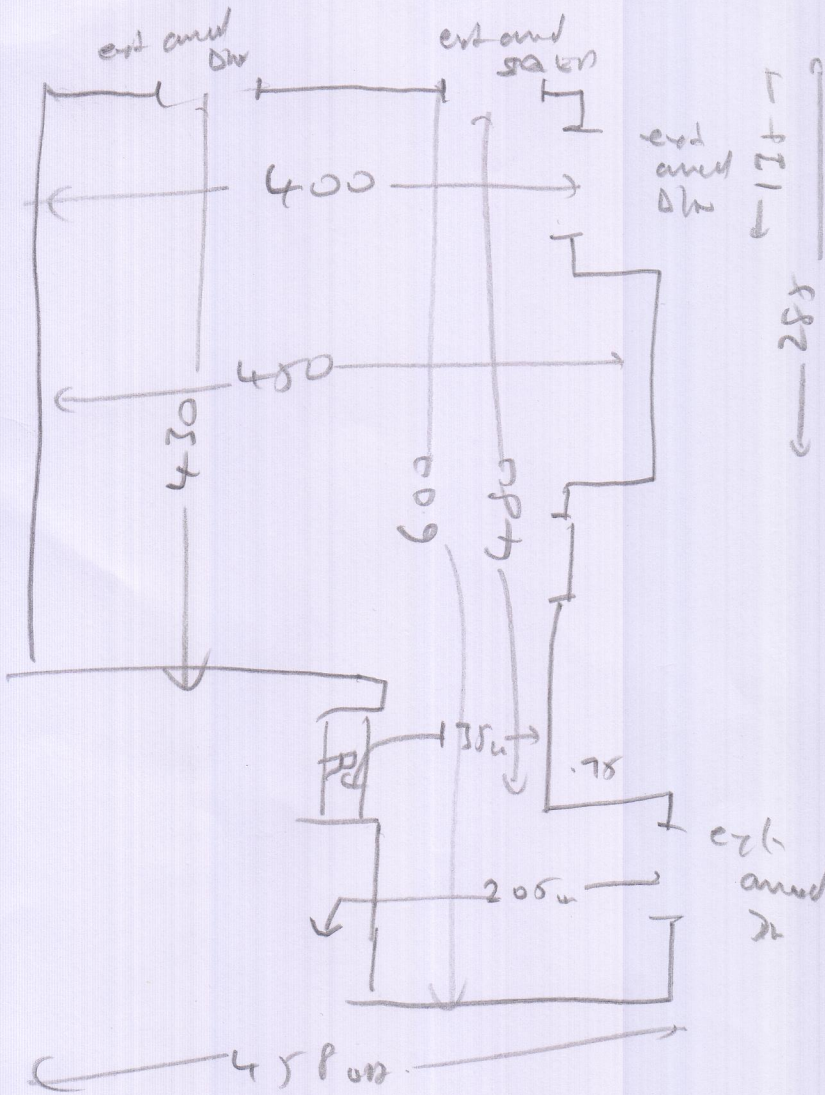

mrcarpets

530445

---

Job No MR F. MALEKI

Name 8 NEPEAN ST.

Address ROSHAMPTON

SW15 5DW

Sheet Sudbury 42

1 of 2

6.15 x 5m

3.40 x 5m

1 of 2

Layout

S30448  
MR R MALEKI  
SWIS

Top side 220m x 0.90 (est. area) <sub>sh</sub>

TK 2.05m x 1.58 (2x est. area) <sub>sh</sub>

(13) 0.42m x 0.59

(2 of 2)

LAYOUT  
\* ONLY  
NET \*  
MEASUREMENT  
~

(5) 0.7 x 0.74

1/2 level 11.5m x 1.65

(9) 0.9m x 0.73

also  
est. sh  
mk(21)

est. door bar

Per layout per 10-11 am

(2 of 2)