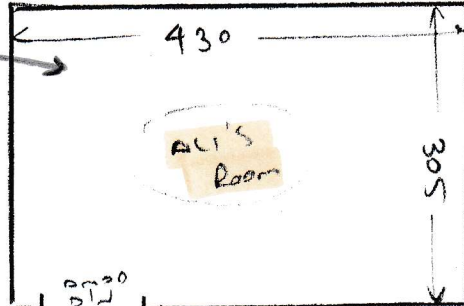

S30455  
BUCKE

FIT NEW CARPET  
TO THIS ROOM  
(3.15 x 5m)

- wood floor
- old carpet
- ex s/e
- no lift

- wood floor  
- old carpet  
- ex s/e

FIT UPLIFTED  
CARPET FROM  
FREDDIE'S ROOM  
TO LANDING

- wood floor
- old carpet
- ex s/e
- lift 1 unit

UPLIFT THIS  
CARPET +  
FIT TO LANDING

THEN FIT NEW  
CARPET TO THIS  
ROOM (3.50 x 4m)

- wood floor
- old carpet (possibly fit to landing)
- ex s/e
- lift 1 unit