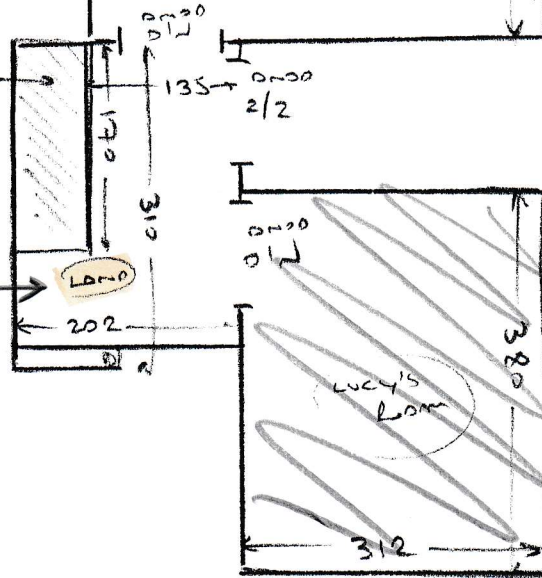

S30455  
BUCKE

FIT NEW CARPET  
TO THIS ROOM  
(3.15 x 5m)

- wood floor
- old carpet
- ex s/e
- no lift

- wood floor  
- old carpet  
- ex s/e

FIT UPLIFTED  
CARPET FROM  
FREDDIE'S ROOM  
TO LANDING

- wood floor
- old carpet
- ex s/e
- lift 1 unit

UPLIFT THIS  
CARPET +  
FIT TO LANDING

THEN FIT NEW  
CARPET TO THIS  
ROOM (3.50 x 4m)

- wood floor
- old carpet (possibly fit to landing)
- ex s/e
- lift 1 unit