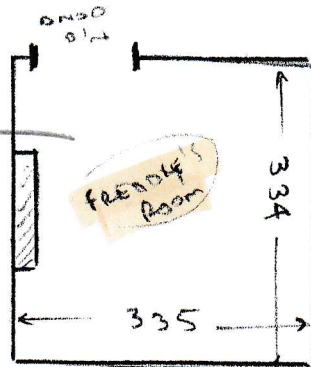

S30455  
BUCKE

FIT NEW CARPET  
TO THIS ROOM  
(3.15 x 5m)

- wood floor
- old carpet
- ex s/e
- no lift

- wood floor  
- old carpet  
- ex s/e

FIT UPLIFTED  
CARPET FROM  
FREDDIE'S ROOM  
TO LANDING

- wood floor
- old carpet
- ex s/e
- lift 1 unit

UPLIFT THIS  
CARPET +  
FIT TO LANDING

THEN FIT NEW  
CARPET TO THIS  
ROOM (3.50 x 4m)

- wood floor
- old carpet (possibly fit to landing)
- ex s/e
- lift 1 unit