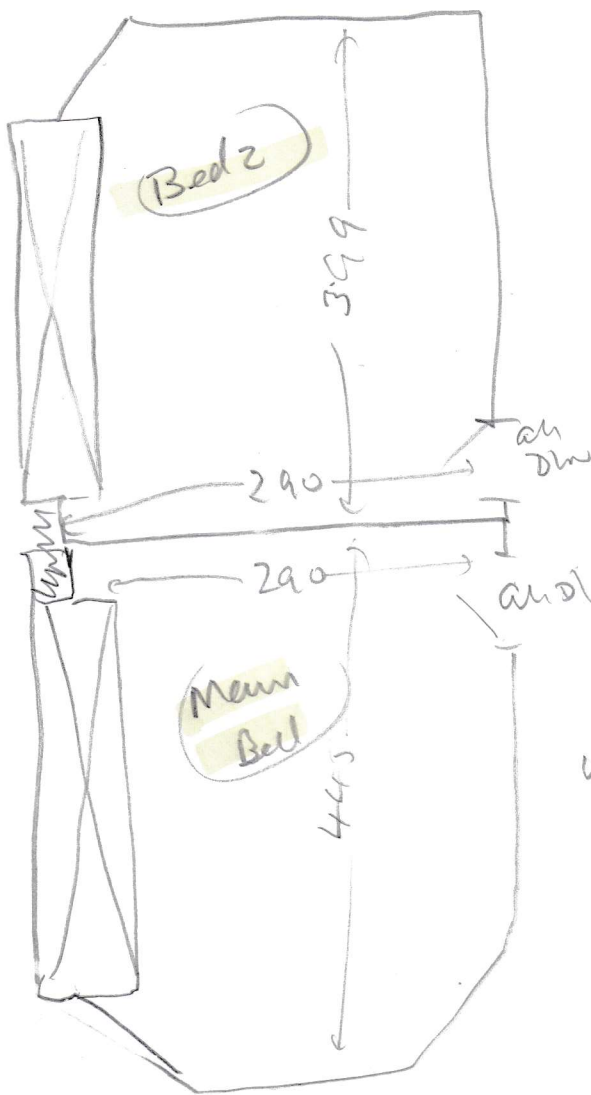

530456

Mrs J PAGE  
2 Broughton Ave  
Horn  
TW10 7TS

Kempton KEM 871

Bed 2 - 3.00 x 4m  
Main bed - 3.00 x 5m

wood  
u/b F/Back  
neech slo  
u/b - special  
m/l (2)

+ 1 extra ali Dr

wood  
no u/b  
neech slo  
m/l (2)

(E) x 2

FRONT

ALSO CHANGE DNAP TO ALI AT BED 3  
DOOR