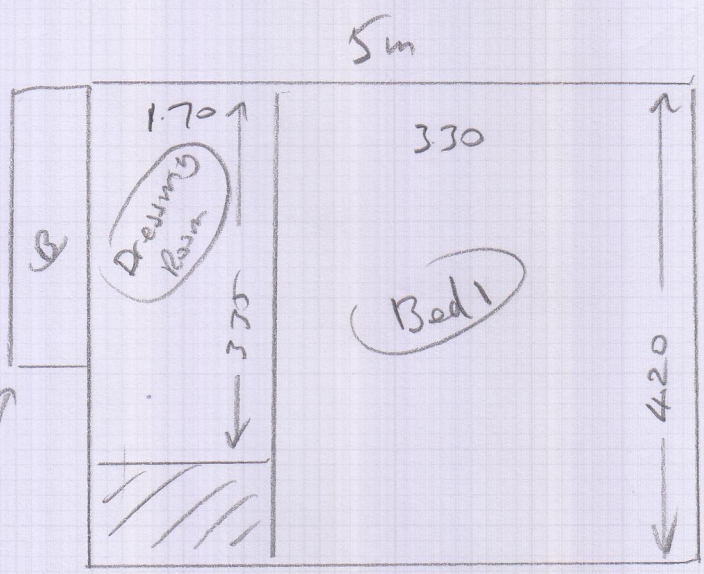

S30488  
 Mrs J. Pettfield  
 4 Tapestry Court  
 99 Marlake High St  
 Marlake  
 SW14 8HT

ALAN SAT  
 1/12/2018  
 (1) OF (3)

Seam in Lounge  
 Seam Bed 1 / Landing  
 Seam in Basement Dressing Room

(1) OF (3)

LAYOUT

530458

MU J. PITTSFIELD  
4 TAPESTRY COURT  
99 MORTLAKE HIGH ST  
SW14 8HJ

(2 of 3)

SOLID  
UNDISABLE  
EXIST STAIRS  
MIP

(13) 0447109

START  
IN  
LOUNGE

(2 of 3)

Layout

3 of 3

530458

MRS J. PITTFIELD  
4 TAPESTRY COURT  
SW14 8HS

all

Solid

ultra

ext stodge

Get parlour  
Permit from  
custome

5 045 x 082

Dressing Room

mlr x 4  
lux robe

3 of 3