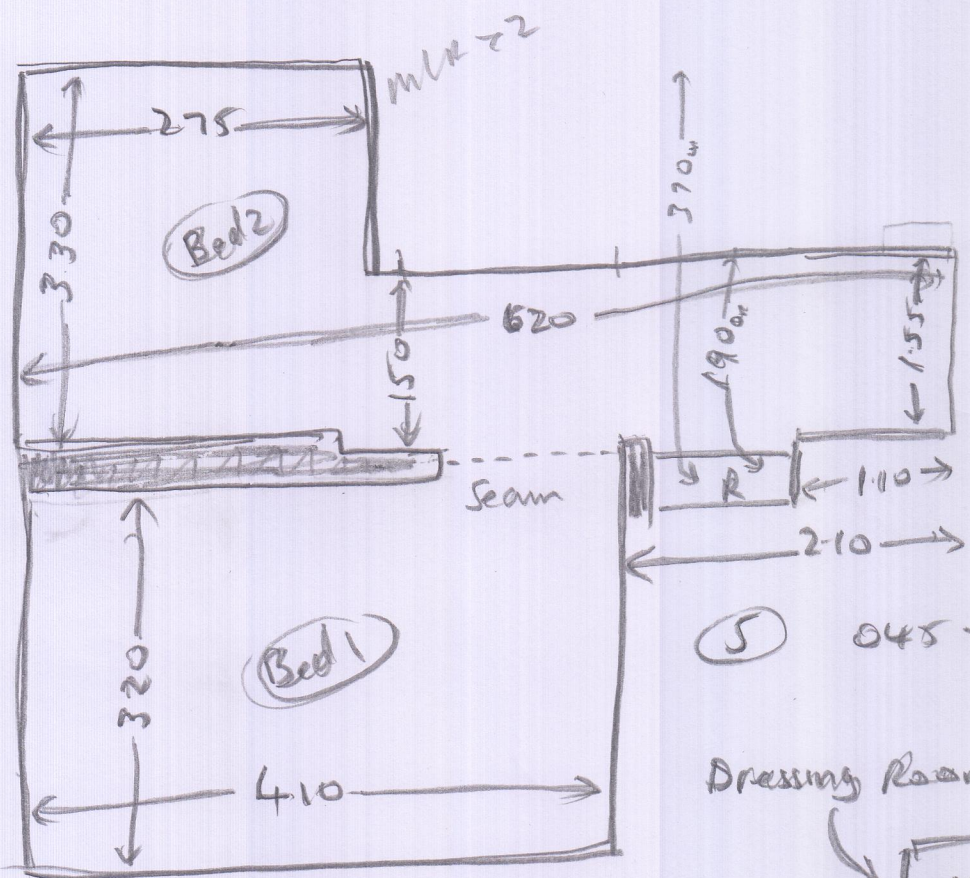

LAYOUT

530458

MU J. PITTSFIELD  
4 TAPESTRY COURT  
99 MORTLAKE HIGH ST  
SW14 8HJ

(2 of 3)

SOLID  
UNDISABLE  
EXIST STAIRS  
MIP

(13) 0447109

START  
IN  
LOUNGE

(2 of 3)

Layout

3 of 3

530458

MRS J. PITTFIELD  
4 TAPESTRY COURT  
SW14 8HS

all

Solid

ultra

ext stodge

Get parlour  
Permit from  
custome

5 045 x 082

Dressing Room

mlr x 4  
lux robe

3 of 3