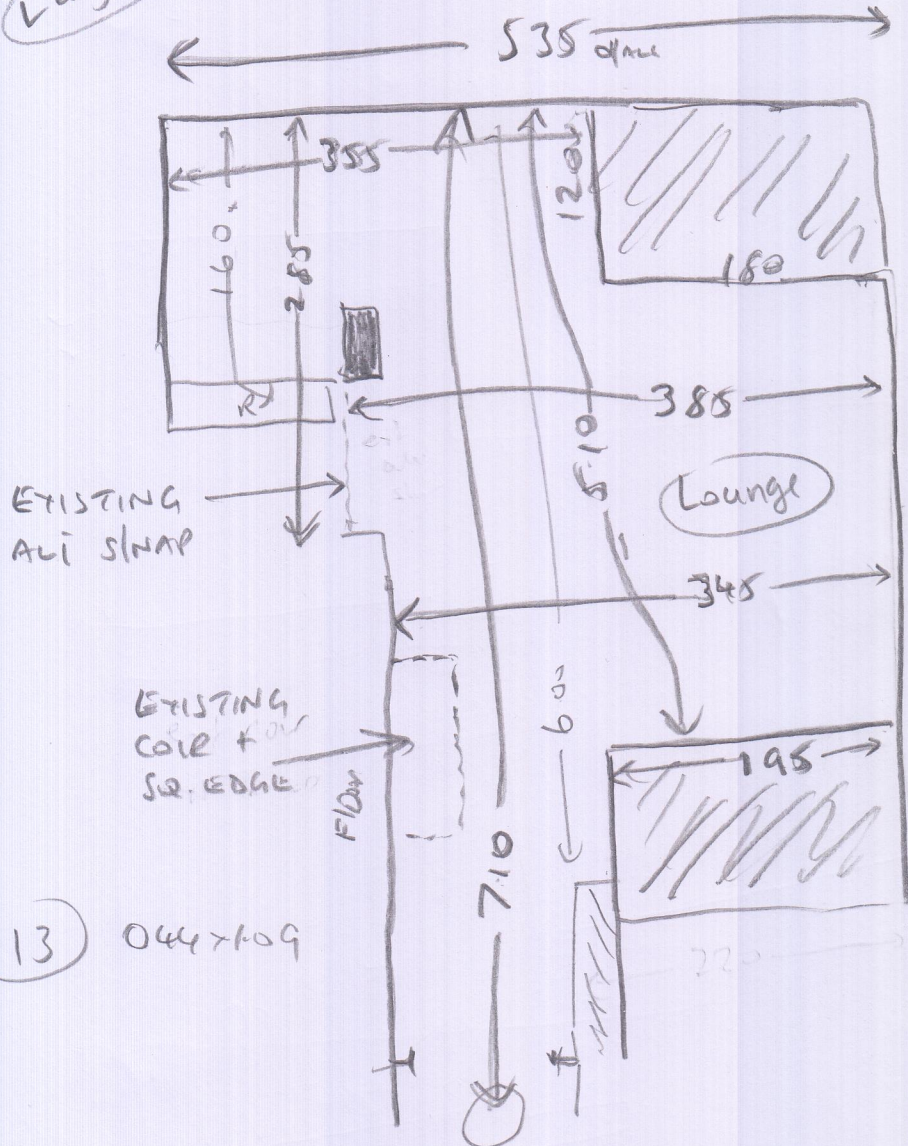

S30488  
 Mrs J. Pettfield  
 4 Tapestry Court  
 99 Marlake High St  
 Marlake  
 SW14 8HT

ALAN SAT  
 1/12/2018  
 (1) OF (3)

Seam in Lounge  
 Seam Bed 1 / Landing  
 Seam in Basement Dressing Room

(1) OF (3)

LAYOUT

530458

MU J. PITTSFIELD  
4 TAPESTRY COURT  
99 MORTLAKE HIGH ST  
SW14 8HJ

(2 of 3)

SOLID  
UNDISABLE  
EXIST STAIRS  
MIP

(13) 0447109

START  
IN  
LOUNGE

(2 of 3)

Layout

3 of 3

530458

MRS J. PITTFIELD  
4 TAPESTRY COURT  
SW14 8HS

all

Solid

ultra

ext stodge

Get parlour  
Permit from  
custome

5 045 x 082

Dressing Room

mlr x 4  
lux robe

3 of 3