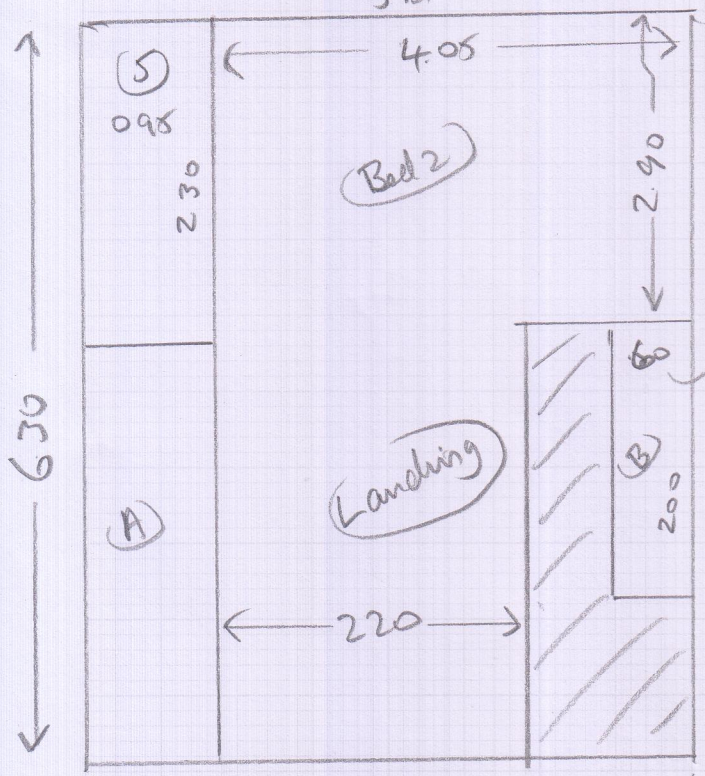

S30488  
 Mrs J. Pettfield  
 4 Tapestry Court  
 99 Marlake High St  
 Marlake  
 SW14 8HT

ALAN SAT  
 1/12/2018  
 (1) OF (3)

Seam in Lounge  
 Seam Bed 1 / Landing  
 Seam in Basement Dressing Room

(1) OF (3)

LAYOUT

530458

MU J. PITTSFIELD  
4 TAPESTRY COURT  
99 MORTLAKE HIGH ST  
SW14 8HJ

(2 of 3)

SOLID  
UNDISABLE  
EXIST STAIRS  
MIP

(13) 0447109

START  
IN  
LOUNGE

(2 of 3)

Layout

3 of 3

530458

MRS J. PITTFIELD  
4 TAPESTRY COURT  
SW14 8HS

all

Solid

ultra

ext stodge

Get parlour  
Permit from  
custome

5 045 x 082

Dressing Room

mlr x 4  
lux robe

3 of 3