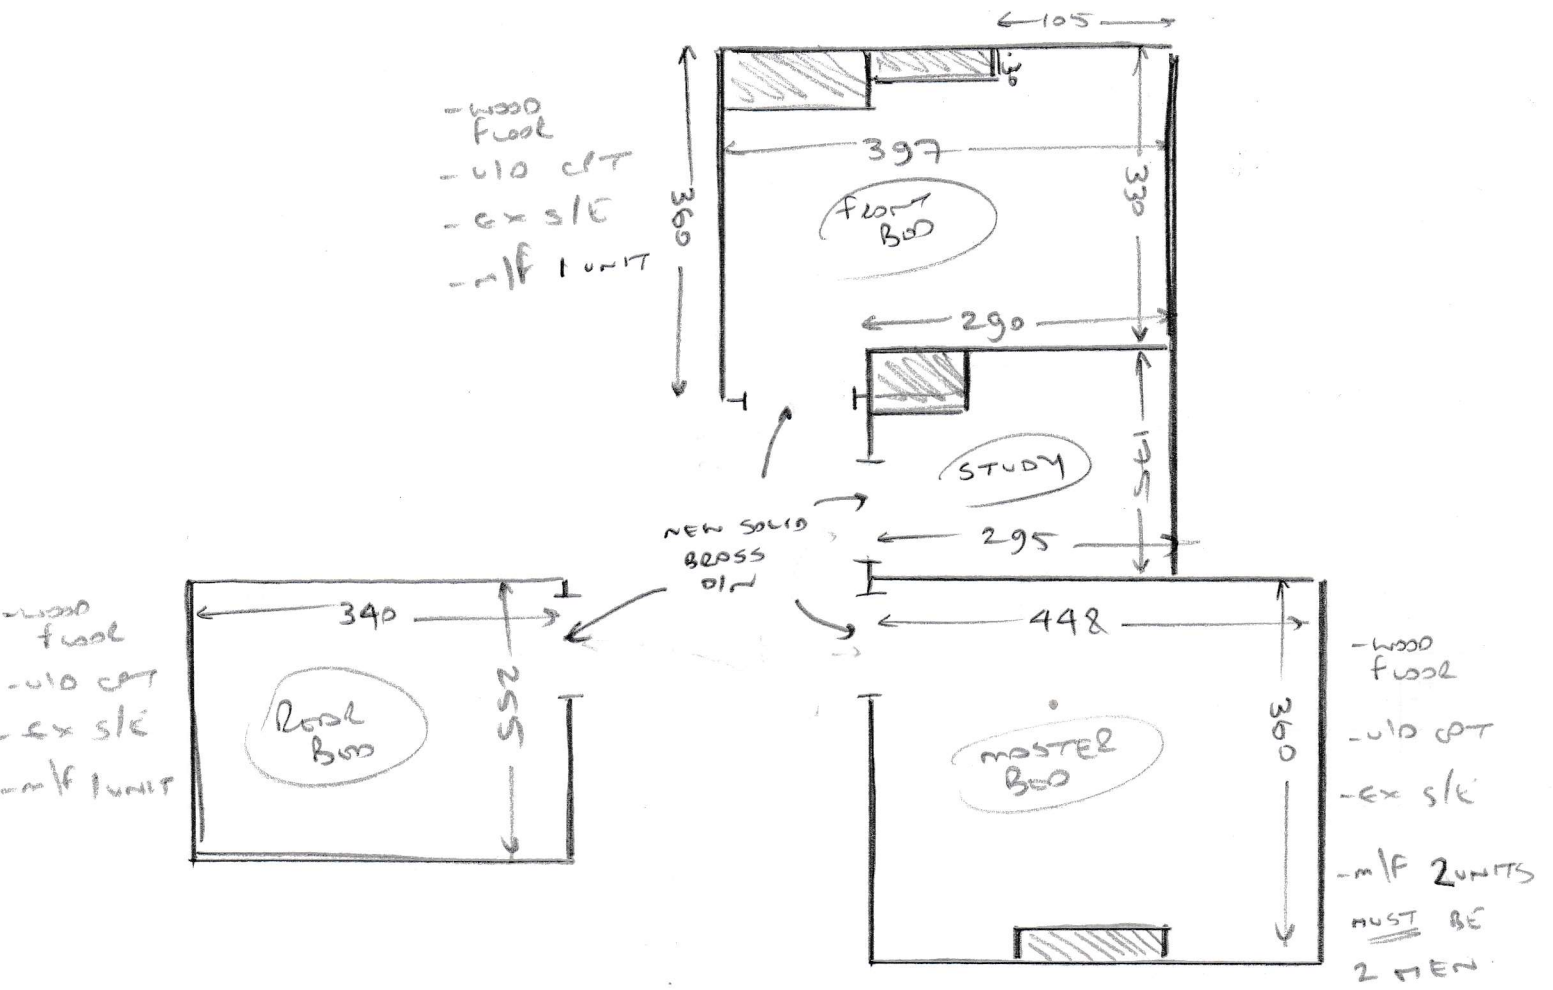

S30463

MASTER BED 3.70 x 5m  
 FRONT BED 3.70 x 5m  
 PLAN ① 3.50 x 5m  
 END OF ROW 2.00 x 5m  
 (ASK CUSTOMER IF THEY WANT THIS PIECE OTHERWISE DISPOSE)

CUSTOMER AWARE THAT REAR BED + STUDY ARE @ 90° TO OTHER BEDS.