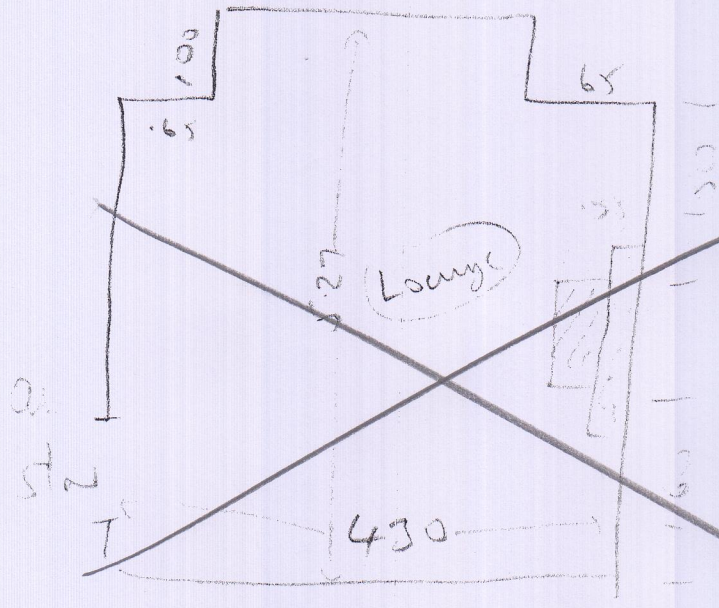

30+80
SPEAK

AERIAL

SLOTS
3, 4 + 5
FR 30/11

wood
no air
needs sl
sl = 2

LAYERS
only
NOT
MEASURES
2

CRS 15500

4.10 x 5 ✓
1.8 x 5 ✓

wood
air
needs 10' side
sl = 2

SEAN DINA
REAR HERE
JULY

wood
no air
needs sl