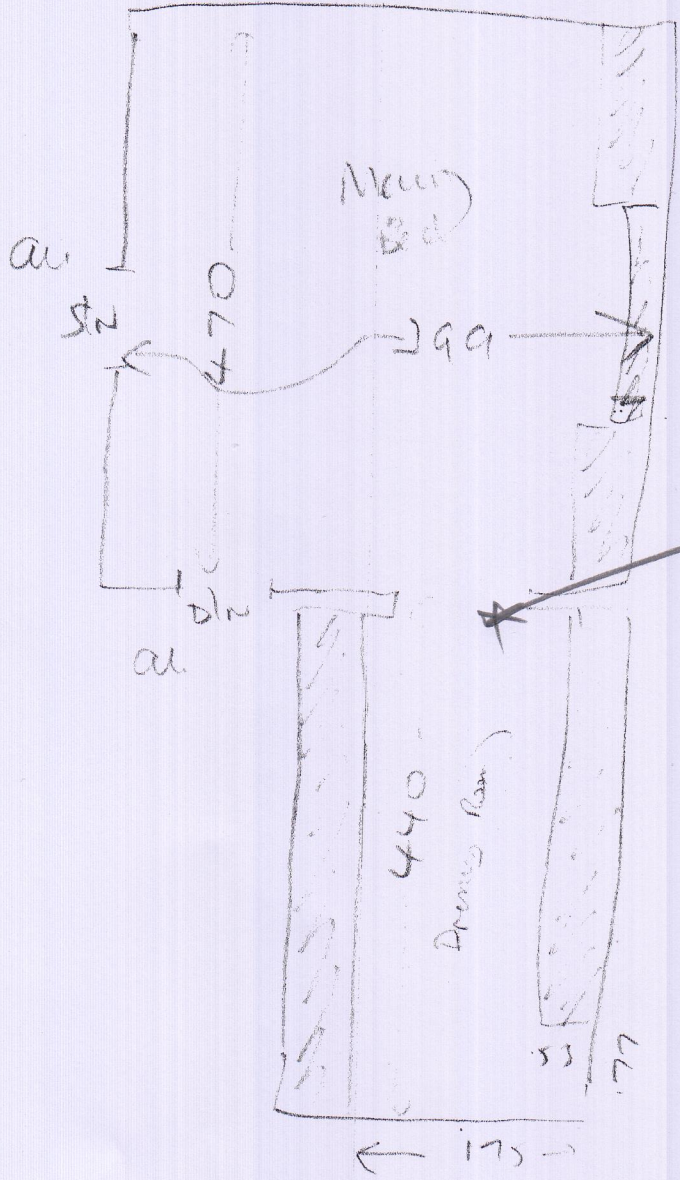

30+80
SPEAK

AERIAL

SLOTS
3, 4 + 5
FR 30/11

wood
no air
needs sl
sl = 2

LAYERS
only
NOT
MEASURES
2

CRS 15500

4.10 x 5 ✓
1.8 x 5 ✓

wood
air
needs 10' side
sl = 2

SEAN DINA
REAR HERE
JULY

wood
no air
needs sl