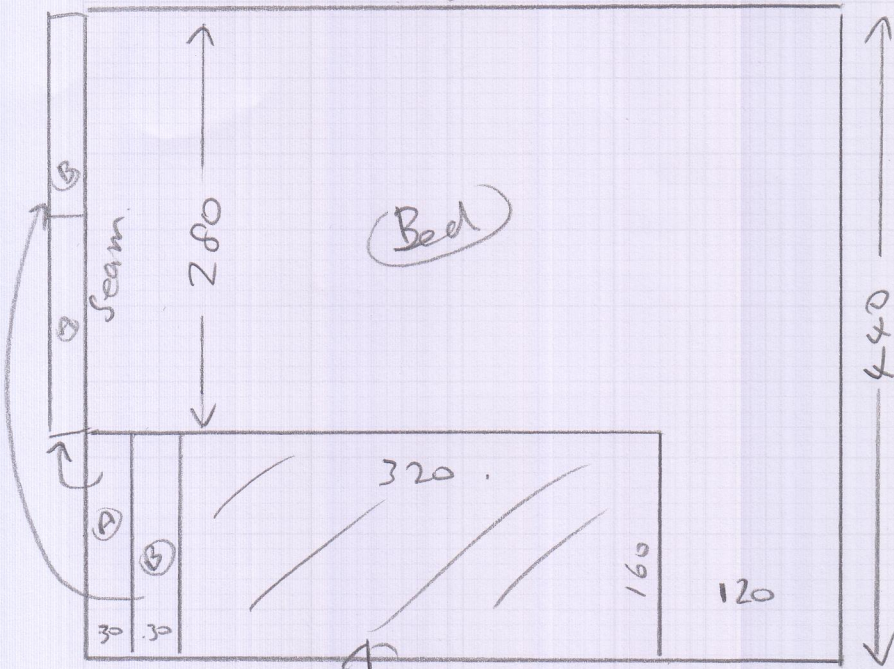

5m

THIS PIECE 320 x 160  
leave with customer

mrcarpet  
S30492

Mrs JUDY JENKINS  
265 Bluewater House  
Smugglers Way  
Wandsworth  
SW18 1EA

Slane Trust SD  
SLO 5043

440 x 5m

Layout

Park in car park under  
the building, if it  
is not too low for the  
van.  
(£200 per hour)