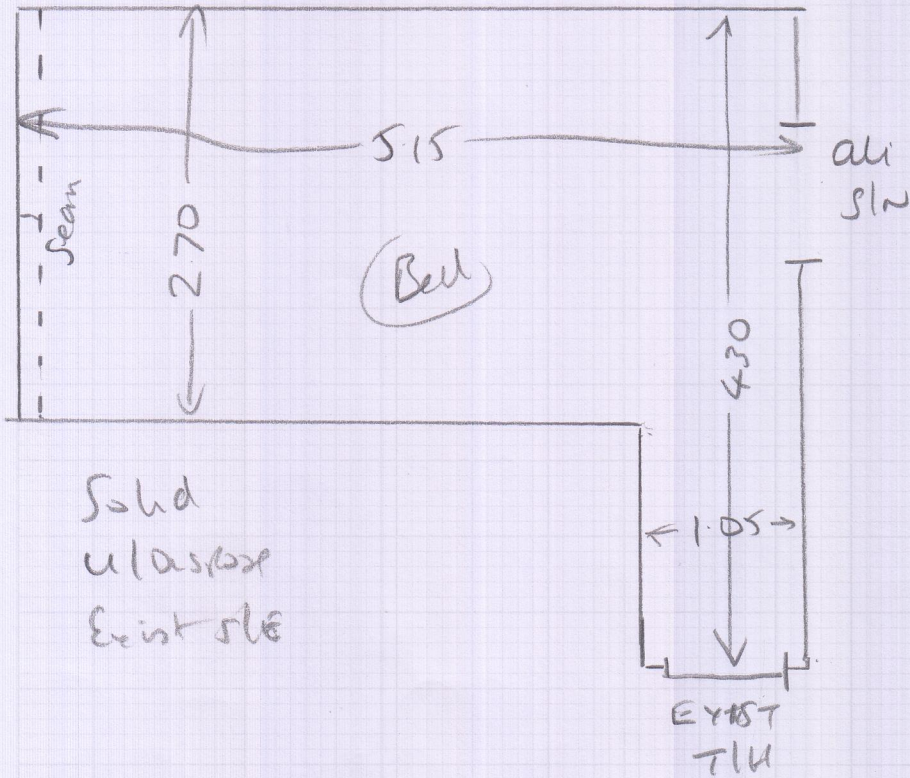

5m

THIS PIECE 320 x 160  
leave with customer

mrcarpet  
S30492

Mrs JUDY JENKINS  
265 Bluewater House  
Smugglers Way  
Wandsworth  
SW18 1EA

Slane Trust SD  
SLO 5043

440 x 5m

Layout

Park in car park under  
the building, if it  
is not too low for the  
van.  
(£200 per hour)