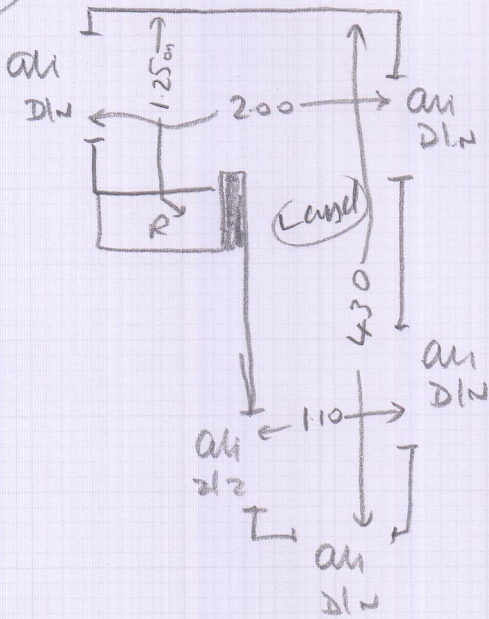

S 30544

Job No: MR B MINTY  
 Name: 8 Churchfields  
 Address: West Molesey  
 KT8 1PU

Tel:  
 Sheet: 1 of 2

440 x 5m

LAYOUT

Mostly existing sledge

Fit all new all DINs

(12) 045 x 081

(1 of 1)

Barry Mundy  
8 Churchfields  
L. moleson

05 30544  
07831 892617

KTS 1P4

02 of 02

barry.mundy@docstor.com

← needs  
1/2 st.

Analysis  
Stone