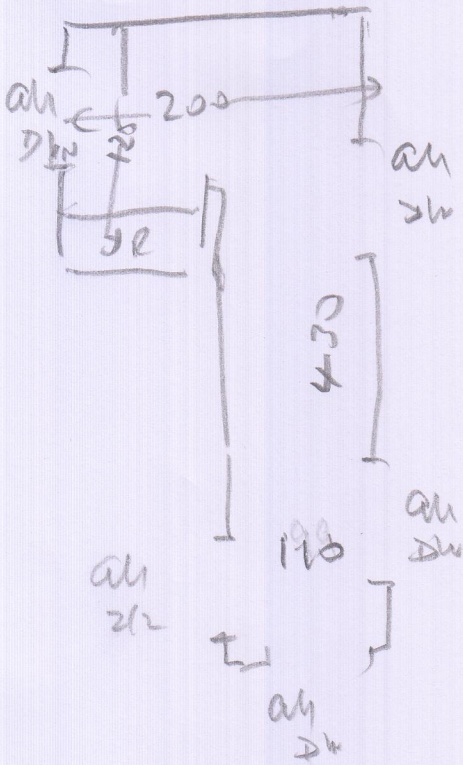

Barry Mundy
8 Churchfields
L. moleson

05 30544
07831 892617

KTS 1P4

02 of 02

barry.mundy@docstor.com

← needs
1/2 st.

Analysis
Stone

12) 0450 7081

LAYOUT
ONLY