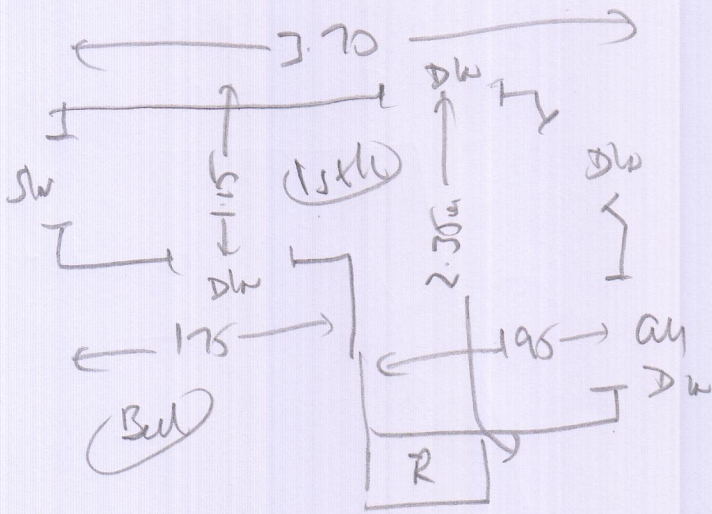

530561

Job: Mrs B. Clow

Name: 1 Oaklands Road

Address: E. Steen

Tel: SW14 8NJ

Subbing 42, 634/27

① OF ②

4.00 x 4m

⑤ 30561

wood
up
essle

② of ②

* LAYOUT
NET
MEASURES

BOTTOM STAIR

- ④ 0447082
- w1 0652098
- w2 0662115
- w3 0642078
- ⑥ 0447082
- Bhw 0587130

wood
up
essle