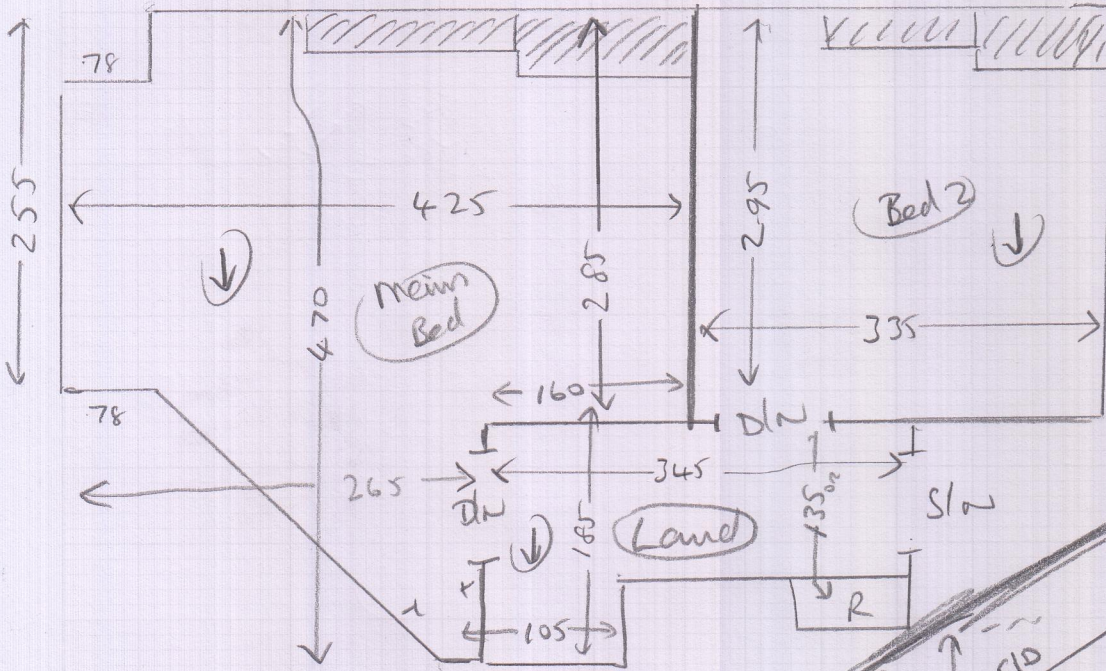

FYI ONLY
 10mm PAPER
 * LUXURY
 * H/S/L

(10F2)

Layout
 Net
 All
 Measurements

Layout
 Only

S 30482

Mrs M. MANNION
 17 TREEM AVE
 BARNES
 SW13 0JR

Sheet 2 of 2

- W1 062 x 0.90
- W2 068 x 1.08
- W3 065 x 0.77
- (10) 043 x 0.75
- B/N 045 x 1.05