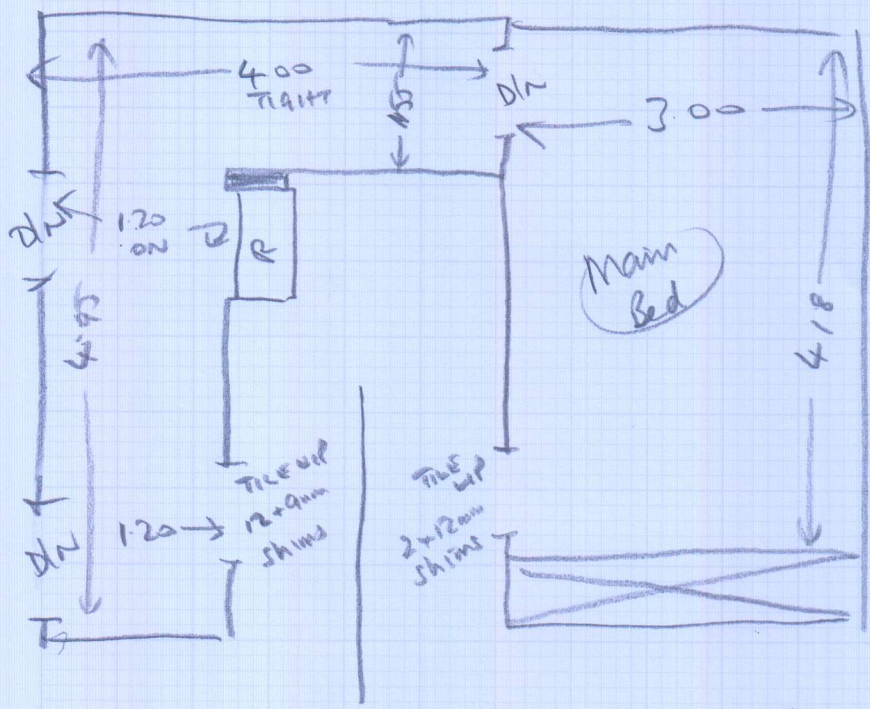

Part 2 of Job

530565

Job No: Mrs L. WADIE
 Name: 40 Queens Road
 Address: E. Sheen
 SW14 8PJ

Sho Super Stain Free Trust, Fac

main Bed 4.30 x 4m
 Lavel 5.05 x 4m

Mostly existing sledge

Fit Tile lips at both bathroom doors
 + Easi Shims + sledge

(1 of 1)