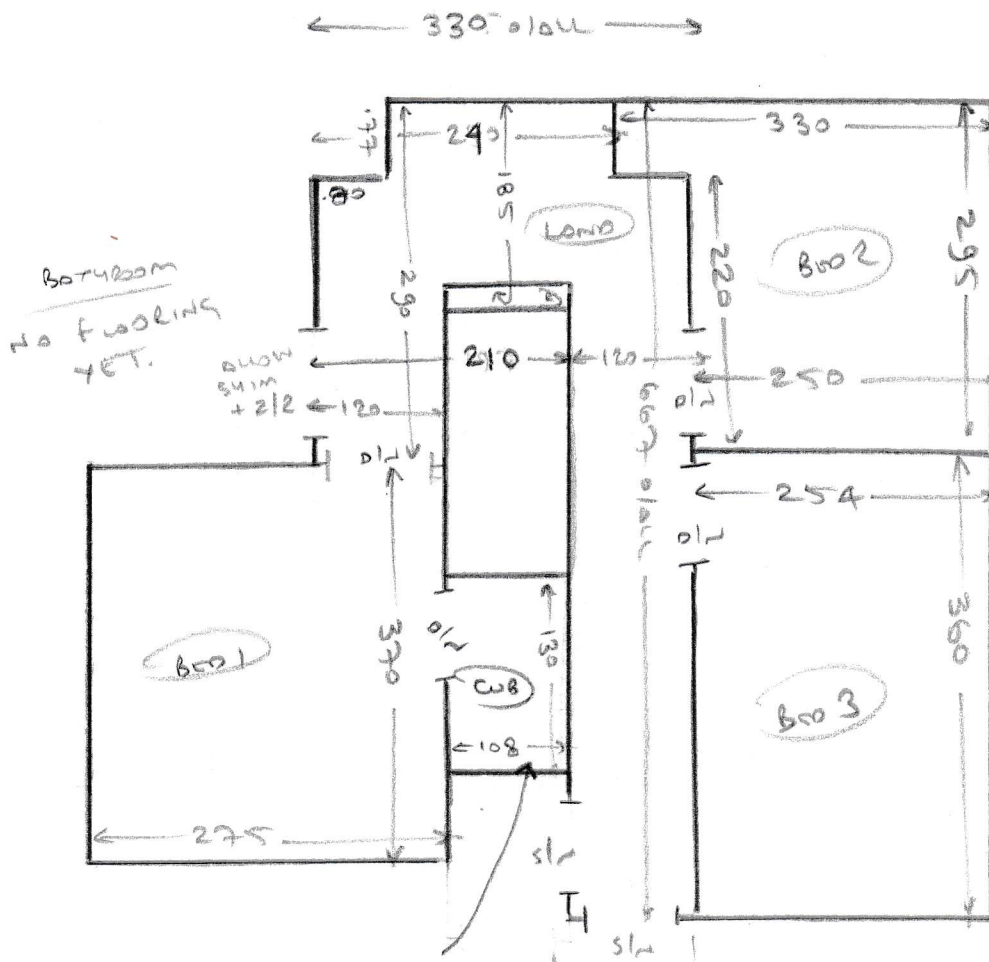

S30613
EYKYN

-
- Plan ① 6.80×4.00
- Plan ② 4.30×4.00
- Plan ③ 3.05×4.00

S30613
EYKYN

EYKYN

fit WASTE
TO CUB

STAIRS

14 @ 42 86

- WOOD FLOORS
- NO UID
- NEEDS SK
- SOME SMALL BITS OF FURN TO MOVE. ALLOW 1 UNIT