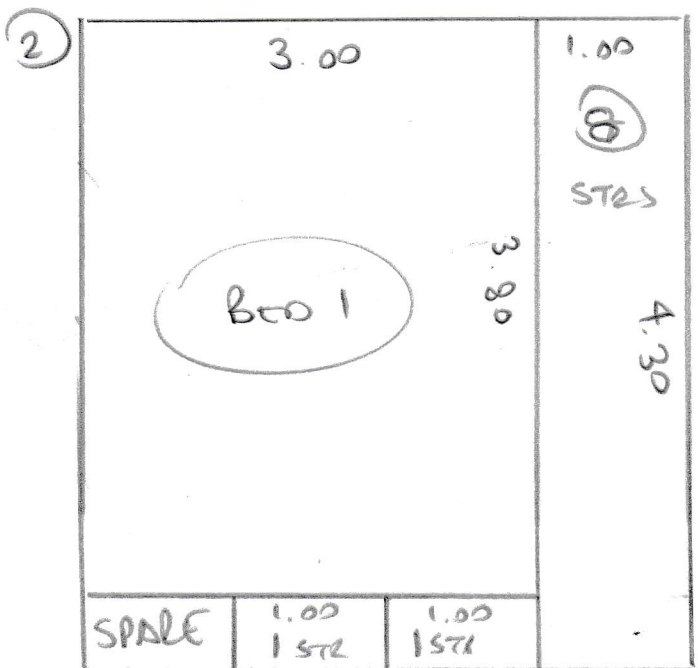

S30613
EYKYN

-
- Plan ① 6.80×4.00
- Plan ② 4.30×4.00
- Plan ③ 3.05×4.00

S30613
EYKYN

EYKYN

fit WASTE
TO CUB

STAIRS

14 @ 42 86

- WOOD FLOORS
- NO UID
- NEEDS SK
- SOME SMALL BITS OF FURN TO MOVE. ALLOW 1 UNIT