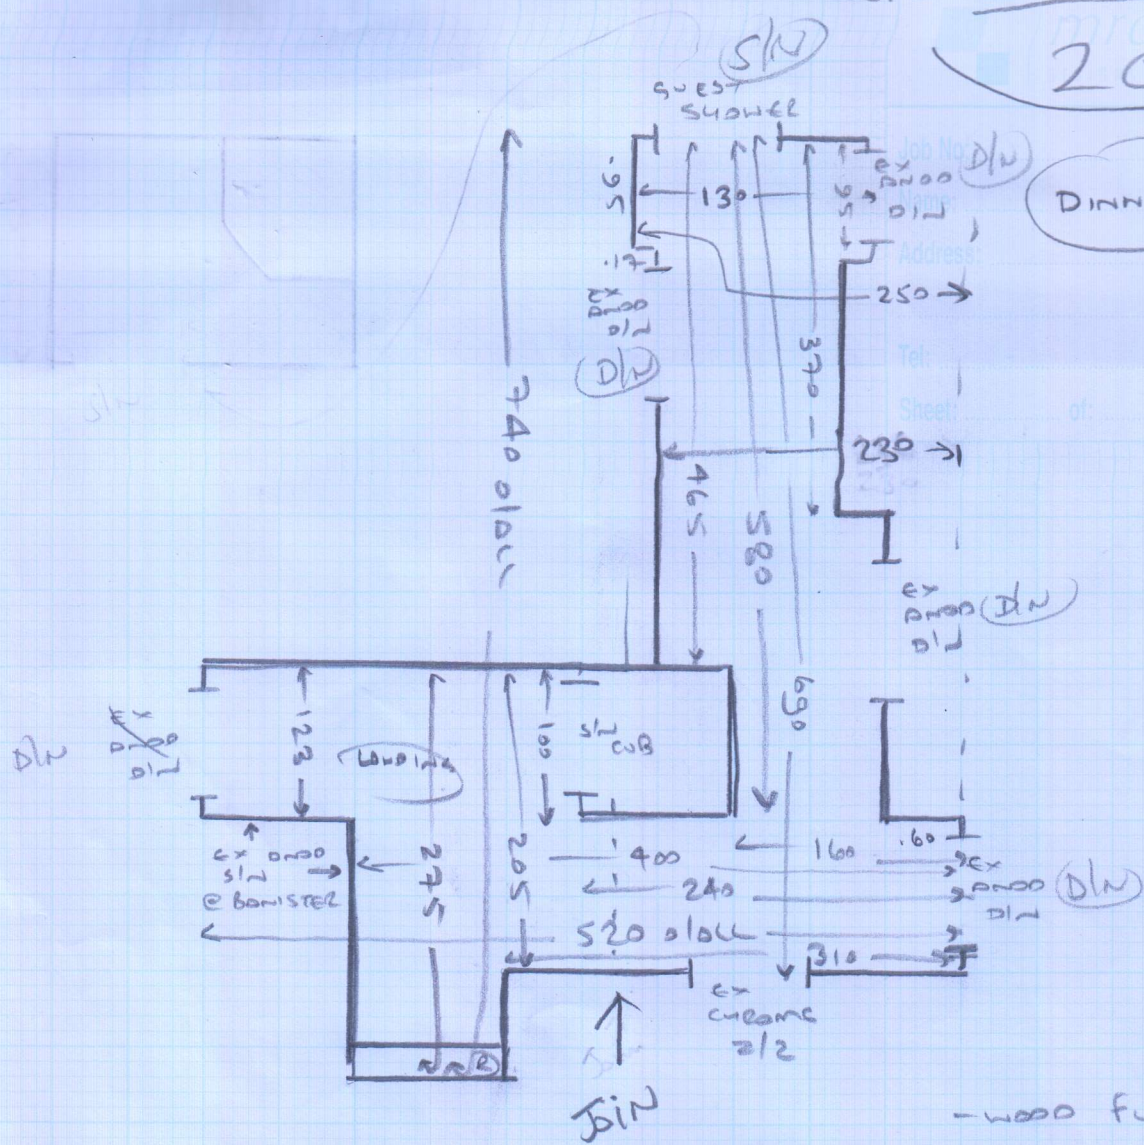

5m

530617 carpet

Mrs J DUNWIDDIE
 43 Sheen Common Drive
 Richmond
 TW10 5BW

Liberty 40, Terrace

Sheet: of:

- CLP 7.10 x 4m (5m)
- CLP 2.90 x 4m (5m)
- Playroom 5.05 x 5m

cut off 1m
 on both pieces
 as only 4m
 needed

Leave in warehouse

(1023)

DINWIDDIE S30617

2 OF 3

DINNIDDIE

3 e	45	87
1/2	120	187
10 e	45	87
blw COP	50	111
blw BAND	22	160

- WOOD FLOORS
- W/O CPTS
- VERY CREAKY FIBROEDS T/OUT
- ex sl'e

LIBERTY SUPREME

TERAZZO

7.10 x 4m (5m)
2.90 x 4m (5m)

(2013)

3 of 3

DINWIDDIE 530617

LIBERTY SUPREME

TERAZZO

5.05m x 5m

wood

tile

outside

mir x 3 inc upright piano

(3 of 3)