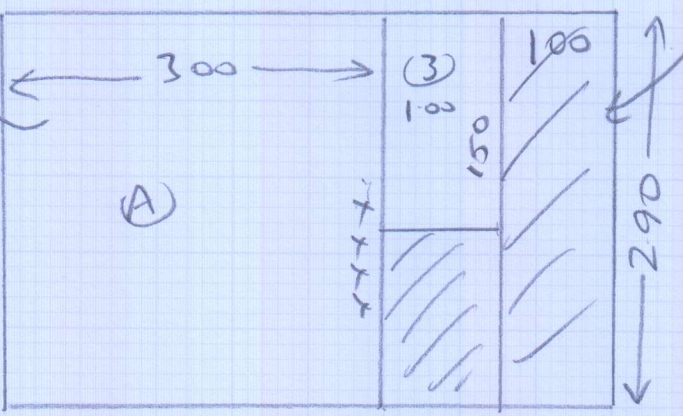

5m

530617 carpet

Mrs J DUNWIDDIE
 43 Sheen Common Drive
 Richmond
 TW10 5BW

Liberty 40, Terrace

Sheet: of:

- CLP 7.10 x 4m (5m)
- CLP 2.90 x 4m (5m)
- Playroom 5.05 x 5m

cut off 1m
 on both pieces
 as only 4m
 needed

Leave in warehouse

(1023)

DINWIDDIE S30617

2 OF 3

DINNIDDIE

3 e	45	87
1/2	120	187
10 e	45	87
blw COP	50	111
blw BAND	22	160

- WOOD FLOORS
- W/O CPTS
- VERY CREAKY FIBROEDS T/OUT
- ex sl'e

LIBERTY SUPREME

TERAZZO

7.10 x 4m (5m)
2.90 x 4m (5m)

(2013)

3 of 3

DINWIDDIE 530617

LIBERTY SUPREME

TERAZZO

5.05m x 5m