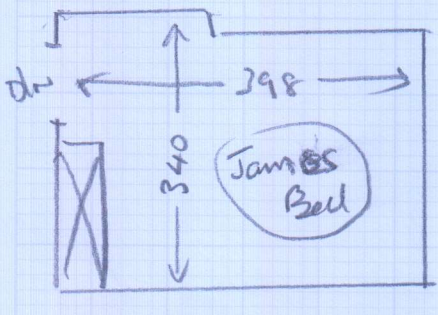

Part 2 of job

S30618

MR. T. PHILLIPS
12 The Mall
East Sheen
SW14 7EN

Sloane Trust 42 520 4229

- Mann Bed 440 x 4m
- Sally's Bed 430 x 4m
- James Bed 350 x 4m
- Tim's Bed 260 x 5m

Must Needs sledge

Fit all new door bars

1021

Part 2 of job

Alan