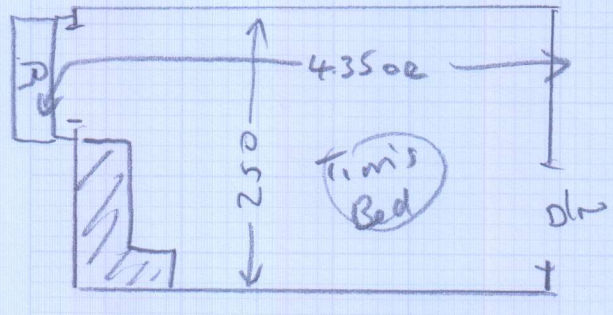

Part 2 of job

S30618

MR. T. PHILLIPS
12 The Mall
East Sheen
SW14 7EN

Sloane Trust 42 520 4229

- Mann Bed 440 x 4m
- Sally's Bed 430 x 4m
- James Bed 350 x 4m
- Tim's Bed 260 x 5m

Must Needs sledge

Fit all new door bars

1021

Part 2 of job

Alan