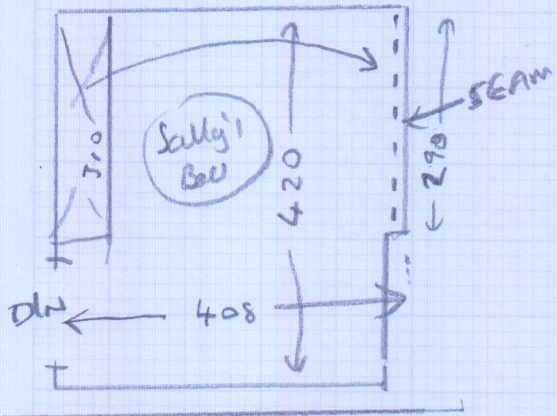

Part 2 of job

S30618

MR. T. PHILLIPS
12 The Mall
East Sheen
SW14 7EN

Sloane Trust 42 520 4229

- Mann Bed 440 x 4m
- Sally's Bed 430 x 4m
- James Bed 350 x 4m
- Tim's Bed 260 x 5m

Must Needs sledge

Fit all new door bars

1021

Part 2 of job

Alan