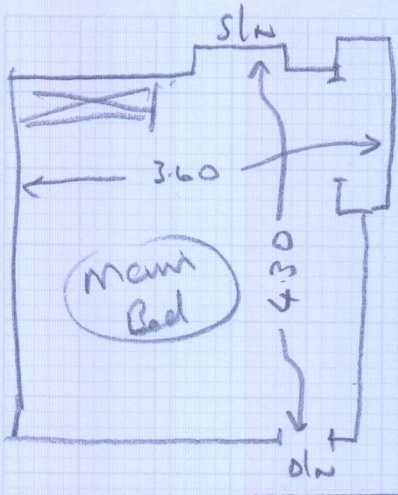

Part 2 of job

S30618

MR. T. PHILLIPS
12 The Mall
East Sheen
SW14 7EN

Sloane Trust 42 520 4229

- Mann Bed 440 x 4m
- Sally's Bed 430 x 4m
- James Bed 350 x 4m
- Tim's Bed 260 x 5m

Must Needs sledge

Fit all new door bars

1021

Part 2 of job

Alan