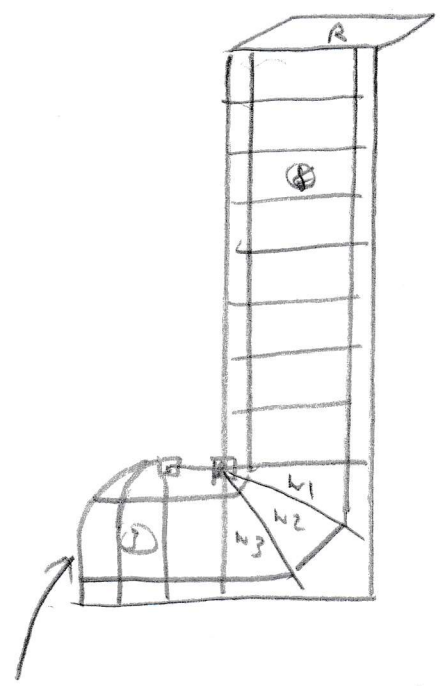

S30625

---

Mrs HYUN  
 4 Warren Ave  
 RICHMOND  
 TW10 5DZ

Layout

- Riser 0.20 x 60 cm runner
- (8) 0.43 x 60 cm runner
- W1 0.66 x 1.00 } Template on site
- W2 0.72 x 1.00 }
- W3 0.70 x 60 cm runner
- (1) 0.44 x 60 cm runner
- B/N 0.44 x 60 cm runner
- B/N 0.45 x 60 cm runner

$2.05 > 4m$

Might need to get to under nosing on bottom B/N as the curve comes into the runner

Fit band (template on site)