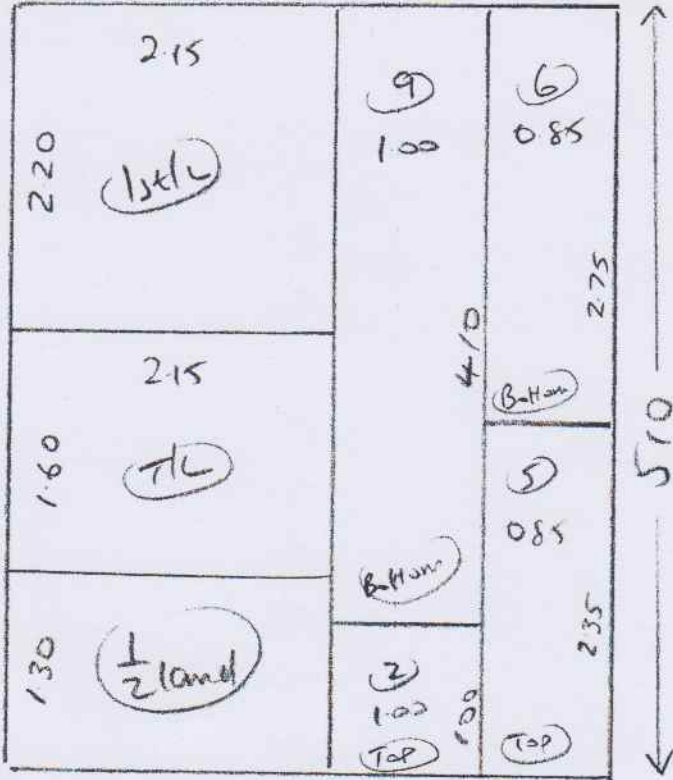

4w

S30635

Mrs N FORBES
 2 Mount Ararat Rd
 Richmond
 TNS 6 PG

Nepal-Jairpur, JA1-925

~~Top R Bed 505 x 4w~~
~~Top F Bed 430 x 4w~~
~~Moun Bed 615 x 4w~~
~~1st F Bed 430 x 4w~~

C/Plans 510 x 4w

C/Plans 240 x 4w

PHASE 2
 S + LANDS
 ONLY

(1003)

Layout

S30635
MRS N. FORBES

TOP STAIRS

T/L 1.50m x 2.05

(2) 0.45 x 0.79

W1 0.58 x 0.90

W2 0.68 x 1.15

W3 0.88 x 1.21

W4 0.77 x 0.92

W5 0.77 x 1.20

W6 0.87 x 1.15

W7 0.59 x 0.79

(5) 0.45 x 0.80

1st L 2.05m x 2.05

(6) 0.45 x 0.80

1/2 land 1.15m x 1.75

(9) 0.45 x 0.95

L1 stairs

wood

no ults

needs sh

Permit parking