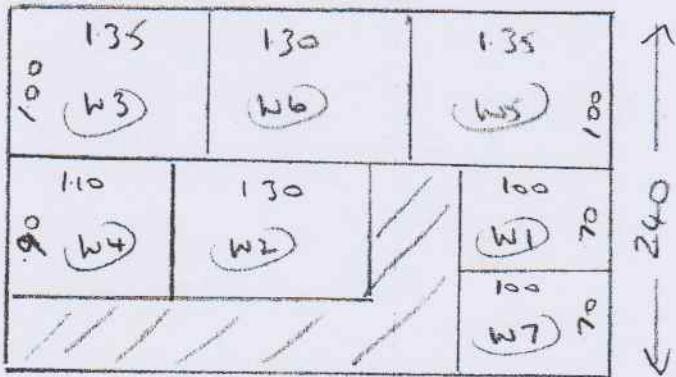

4w

S30635

Mrs N FORBES
 2 Mount Ararat Rd
 Richmond
 TNS 6 PG

Nepal-Jairpur, JA1-925

~~Top R Bed 505 x 4w~~
~~Top F Bed 430 x 4w~~
~~Moun Bed 615 x 4w~~
~~1st F Bed 430 x 4w~~

C/Plans 510 x 4w

C/Plans 240 x 4w

PHASE 2
 S + LANDS
 ONLY

(1003)

Layout

S30635
MRS N. FORBES

TOP STAIRS

T/L 1.50m x 2.05

(2) 0.45 x 0.79

W1 0.58 x 0.90

W2 0.68 x 1.15

W3 0.88 x 1.21

W4 0.77 x 0.92

W5 0.77 x 1.20

W6 0.87 x 1.15

W7 0.59 x 0.79

(5) 0.45 x 0.80

1st L 2.05m x 2.05

(6) 0.45 x 0.80

1/2 land 1.15m x 1.75

(9) 0.45 x 0.95

L1 stairs

wood

no ults

needs sh

Permit parking