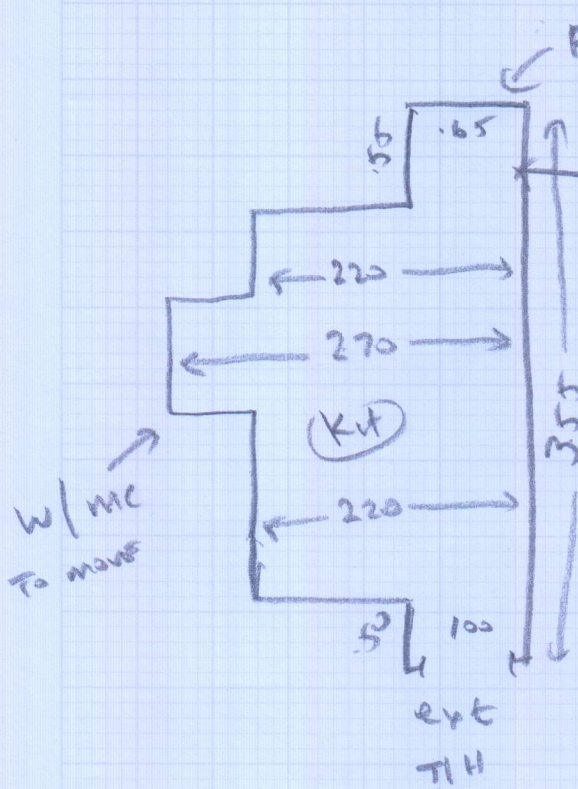

530666

MR. A. PENNEY

10 Garden Court

Lichfield Road

Kew

TW9 3JS

STICK THIS AREA WITH VINYL SPRAY TO STOP IT RUCKING WHEN FRIDGE IS PUT BACK IN PLACE

Galaxy vinyl
GP/07

370 x 3m

Take up existing vinyl
no prep needed

Fit new vinyl

Seal edges

2x appliances to move

10/1