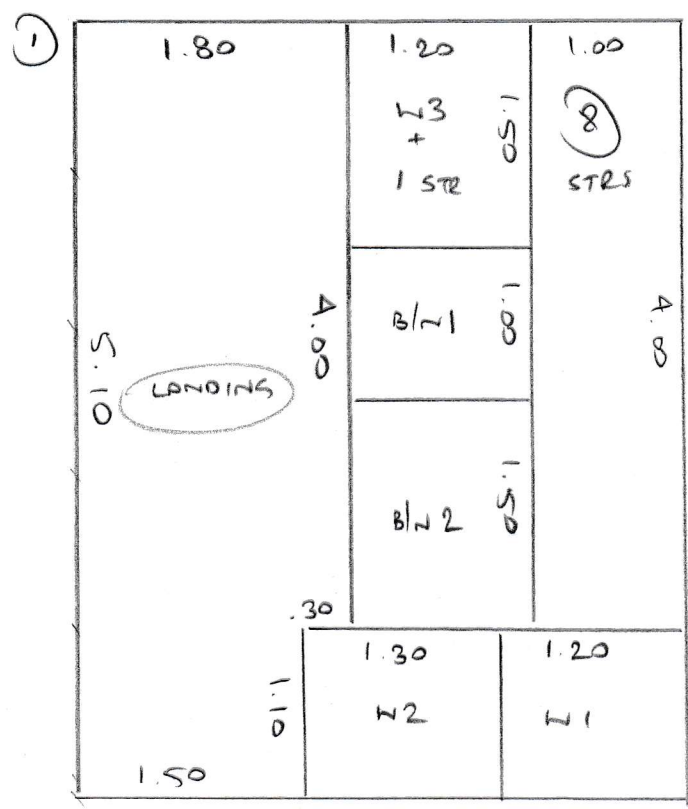

S 30670  
HARCOMBE

- LOUNGE 3.60 x 4m
- MASTER BED 4.50 x 4m
- TOM'S BED 3.70 x 4m
- PLAN ① 5.10 x 4m
- PLAN ② 3.20 x 4m
- PLAN ③ 3.15 x 4m

23.25 x 4m

93m<sup>2</sup>