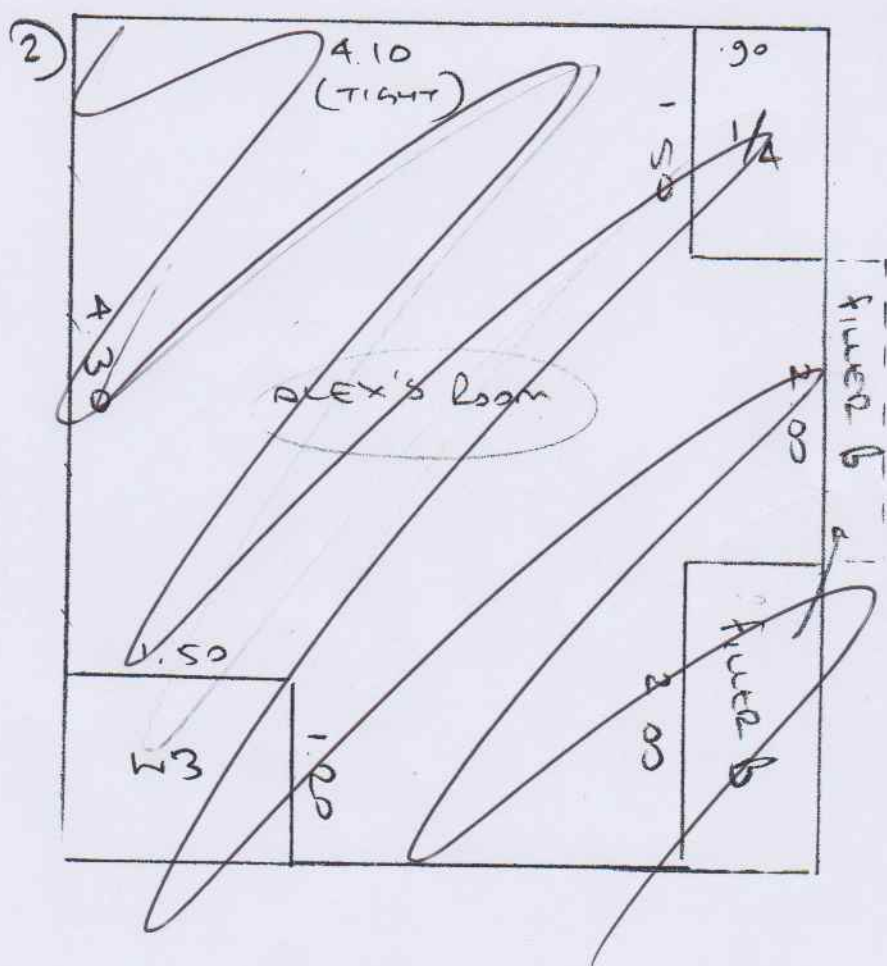

05/02/19

10mm FOAM TO THESE ROOMS

MCKENZIE

ROBERT'S ROOM (5.25 x 5m)
 JOIN FROM WASTE

- LIQD FLOOR
- VLD CPT
- EX SLE
- M/F 1 UNIT (CUSTOMER TO CLEAR ALL PERSONAL ITEMS)

ALEX'S ROOM (5.50 x 5m)
 JOIN FROM WASTE

- LIQD FLOOR
- VLD CPT
- EX SLE
- M/F 1 UNIT (CUSTOMER TO CLEAR ALL PERSONAL ITEMS)

MEZZANINE ROOM (2.40 x 4m)

- LIQD FLOOR
- VLD CPT
- EX SLE
- M/F 1 UNIT

05/02/19

- Plan 1) 5.30 x 5m
 - Plan 2) 5.50 x 5m
 - Plan 3) 3.30 x 5m
 - Plan 4) 3.40 x 5m
 - Plan 5) 2.50 x 5m
-
- 20.00 x 5m

100m²

05/02/19