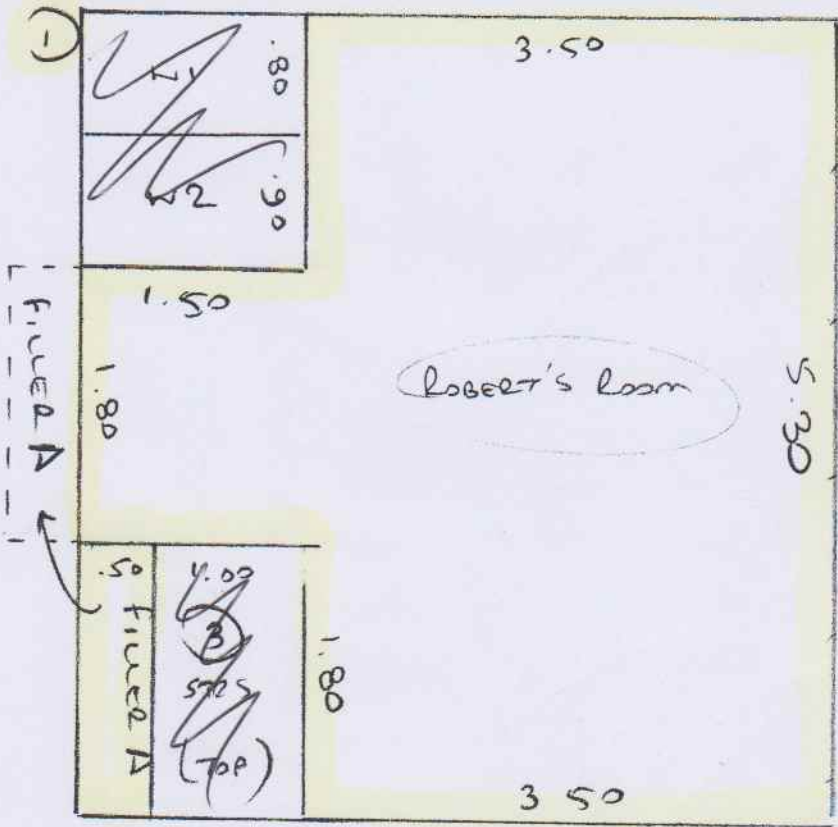

05/02/19

10mm FOAM TO THESE ROOMS

MCKENZIE

ROBERT'S ROOM (5.25 x 5m)
 JOIN FROM WASTE

- LIQD FLOOR
- VLD CPT
- EX SLE
- M/F 1 UNIT (CUSTOMER TO CLEAR ALL PERSONAL ITEMS)

ALEX'S ROOM (5.50 x 5m)
 JOIN FROM WASTE

- LIQD FLOOR
- VLD CPT
- EX SLE
- M/F 1 UNIT (CUSTOMER TO CLEAR ALL PERSONAL ITEMS)

MEZZANINE ROOM (2.40 x 4m)

- LIQD FLOOR
- VLD CPT
- EX SLE
- M/F 1 UNIT

05/02/19

- Plan 1) 5.30 x 5m
 - Plan 2) 5.50 x 5m
 - Plan 3) 3.30 x 5m
 - Plan 4) 3.40 x 5m
 - Plan 5) 2.50 x 5m
-
- 20.00 x 5m