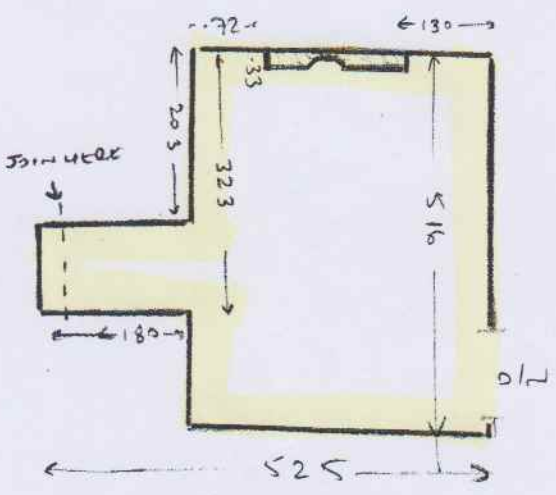

05/02/19

10mm FOAM TO THESE ROOMS

MCKENZIE

ROBERT'S ROOM (5.25 x 5m)
 JOIN FROM WASTE

- LIQD FLOOR
- VLD CPT
- EX SLE
- M/F 1 UNIT (CUSTOMER TO CLEAR ALL PERSONAL ITEMS)

ALEX'S ROOM (5.50 x 5m)
 JOIN FROM WASTE

- LIQD FLOOR
- VLD CPT
- EX SLE
- M/F 1 UNIT (CUSTOMER TO CLEAR ALL PERSONAL ITEMS)

MEZZANINE ROOM (2.40 x 4m)

- LIQD FLOOR
- VLD CPT
- EX SLE
- M/F 1 UNIT

05/02/19

- Plan 1) 5.30 x 5m
 - Plan 2) 5.50 x 5m
 - Plan 3) 3.30 x 5m
 - Plan 4) 3.40 x 5m
 - Plan 5) 2.50 x 5m
-
- 20.00 x 5m

100m²

05/02/19