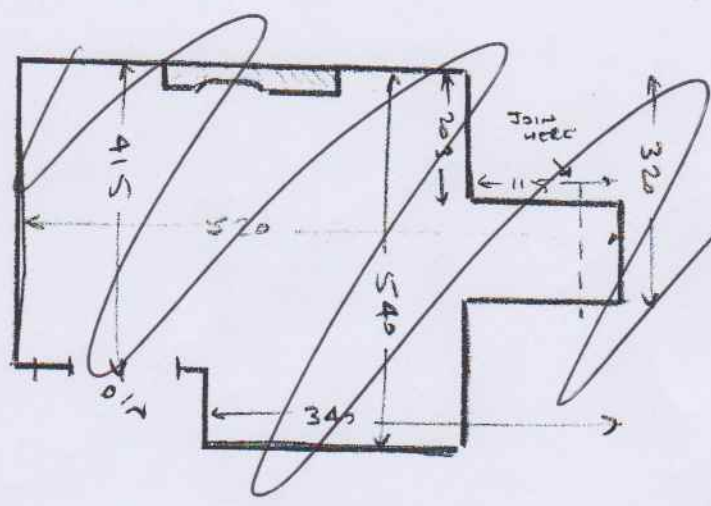

05/02/19

10mm FOAM TO THESE ROOMS

MCKENZIE

ROBERT'S ROOM (5.25 x 5m)
 JOIN FROM WASTE

- LIQD FLOOR
- VLD CPT
- EX SLE
- M/F 1 UNIT (CUSTOMER TO CLEAR ALL PERSONAL ITEMS)

ALEX'S ROOM (5.50 x 5m)
 JOIN FROM WASTE

- LIQD FLOOR
- VLD CPT
- EX SLE
- M/F 1 UNIT (CUSTOMER TO CLEAR ALL PERSONAL ITEMS)

MEZZANINE ROOM (2.40 x 4m)

- LIQD FLOOR
- VLD CPT
- EX SLE
- M/F 1 UNIT

05/02/19

- Plan 1) 5.30 x 5m
 - Plan 2) 5.50 x 5m
 - Plan 3) 3.30 x 5m
 - Plan 4) 3.40 x 5m
 - Plan 5) 2.50 x 5m
-
- 20.00 x 5m