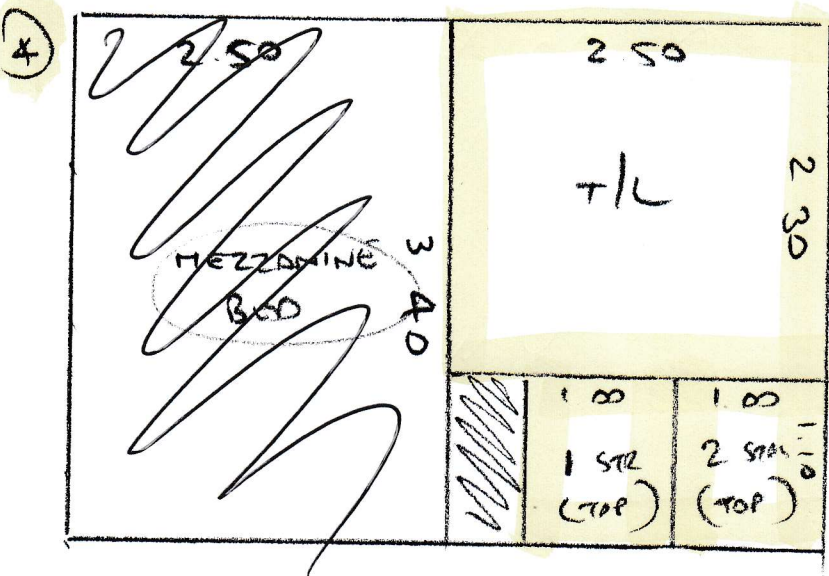

10mm FOAM TO THESE ROOMS

07/02/19

MCKENZIE

Garage's room (525 x 323)
 - wood floor
 - 1/2 CRT
 - ex slk
 - 1/1 UNIT (CUSTOMER TO CLEAR ALL PERSONAL ITEMS)

ALEX'S room (550 x 540)
 - wood floor
 - 1/2 CRT
 - ex slk
 - 1/1 UNIT (CUSTOMER TO CLEAR ALL PERSONAL ITEMS)

MEZZANINE room (240 x 400)
 - wood floor
 - 1/2 CRT
 - ex slk
 - 1/1 UNIT

07/02/19

MCKENZIE

4 e	44	80
1/4	107	82
6 e	46	82
W1	70	105
W2	80	125
W3	70	83
3/4	46	95

SEAM THIS DOORWAY AS PER THE EXISTING CARPET

FOMALUX TO
BOX BED +
STANDS

NO CARPET REQUIRED TO MAIN
STAIRS AT CUSTOMER'S
REQUEST

07/02/19

07/02/19

- Part 1) 5.30×5.30
- Part 2) 5.50×5.30
- Part 3) 3.30×5.30
- Part 4) 3.40×5.30
- Part 5) 2.50×5.30

20.00×5.30