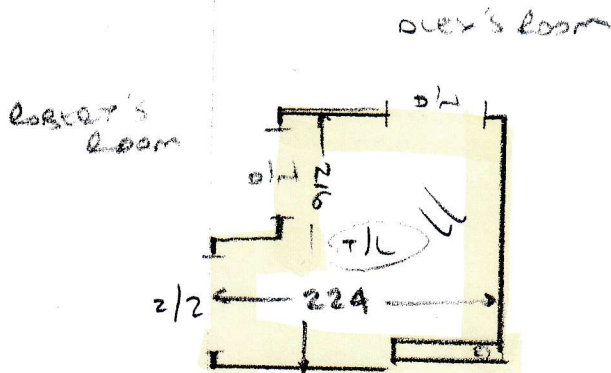

10mm FOAM TO THESE ROOMS

07/02/19

MCKENZIE

Garage's room (525 x 323)
 - wood floor
 - 1/2 CRT
 - ex slk
 - 1/1 UNIT (CUSTOMER TO CLEAR ALL PERSONAL ITEMS)

ALEX'S room (550 x 540)
 - wood floor
 - 1/2 CRT
 - ex slk
 - 1/1 UNIT (CUSTOMER TO CLEAR ALL PERSONAL ITEMS)

MEZZANINE room (240 x 400)
 - wood floor
 - 1/2 CRT
 - ex slk
 - 1/1 UNIT

07/02/19

MCKENZIE

4 e	44	80
1/4	107	82
6 e	46	82
W1	70	105
W2	80	125
W3	70	83
3/4	46	95

SEAM THIS DOORWAY AS PER THE EXISTING CARPET

FOMALUX TO
BOX BED +
STANDS

NO CARPET REQUIRED TO MAIN
STAIRS AT CUSTOMER'S
REQUEST

07/02/19

07/02/19

- Part 1) 5.30×5.30
- Part 2) 5.50×5.30
- Part 3) 3.30×5.30
- Part 4) 3.40×5.30
- Part 5) 2.50×5.30

20.00×5.30