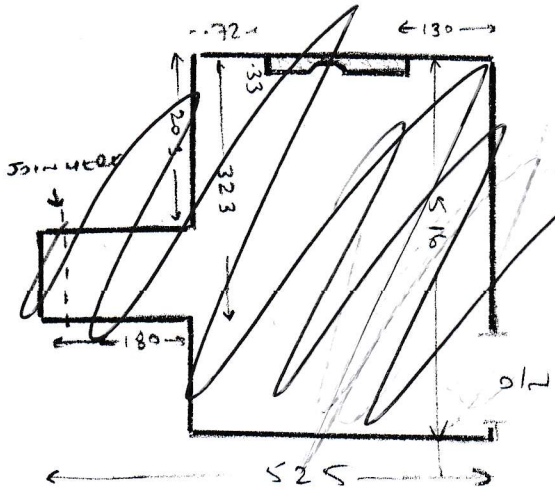

10mm FOAM TO THESE ROOMS

07/02/19

MCKENZIE

Garage's room (525 x 323)
 - wood floor
 - 1/2 CRT
 - ex slk
 - 1/1 UNIT (CUSTOMER TO CLEAR ALL PERSONAL ITEMS)

ALEX'S room (550 x 540)
 - wood floor
 - 1/2 CRT
 - ex slk
 - 1/1 UNIT (CUSTOMER TO CLEAR ALL PERSONAL ITEMS)

MEZZANINE room (240 x 400)
 - wood floor
 - 1/2 CRT
 - ex slk
 - 1/1 UNIT

07/02/19

MCKENZIE

4 e	44	80
1/4	107	82
6 e	46	82
W1	70	105
W2	80	125
W3	70	83
3/4	46	95

SEAM THIS DOORWAY AS PER THE EXISTING CARPET

FOMALUX TO
BOX BED +
STANDS

NO CARPET REQUIRED TO MAIN
STAIRS AT CUSTOMER'S
REQUEST

07/02/19

07/02/19

- Part 1) 5.30×5.30
- Part 2) 5.50×5.30
- Part 3) 3.30×5.30
- Part 4) 3.40×5.30
- Part 5) 2.50×5.30

20.00×5.30