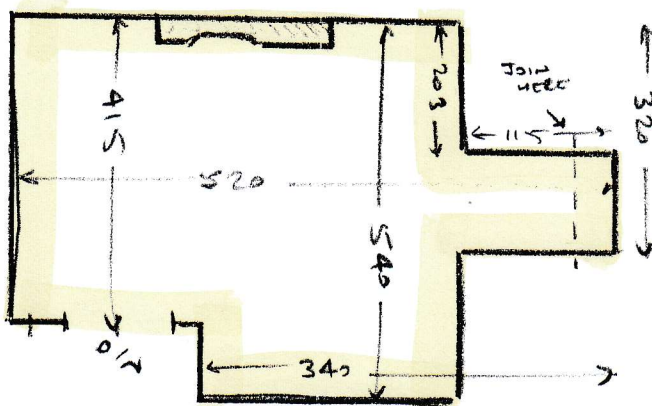

10mm FOAM TO THESE ROOMS

07/02/19

MCKENZIE

Garage's room (525 x 323)
 - wood floor
 - 1/2 CRT
 - ex slk
 - 1/1 UNIT (CUSTOMER TO CLEAR ALL PERSONAL ITEMS)

ALEX'S room (550 x 540)
 - wood floor
 - 1/2 CRT
 - ex slk
 - 1/1 UNIT (CUSTOMER TO CLEAR ALL PERSONAL ITEMS)

MEZZANINE room (240 x 400)
 - wood floor
 - 1/2 CRT
 - ex slk
 - 1/1 UNIT

07/02/19

MCKENZIE

4 e	44	80
1/4	107	82
6 e	46	82
W1	70	105
W2	80	125
W3	70	83
3/4	46	95

SEAM THIS DOORWAY AS PER THE EXISTING CARPET

FOMALUX TO
BOX BED +
STANDS

NO CARPET REQUIRED TO MAIN
STAIRS AT CUSTOMER'S
REQUEST

07/02/19

07/02/19

- Part 1) 5.30×5.30
- Part 2) 5.50×5.30
- Part 3) 3.30×5.30
- Part 4) 3.40×5.30
- Part 5) 2.50×5.30

20.00×5.30