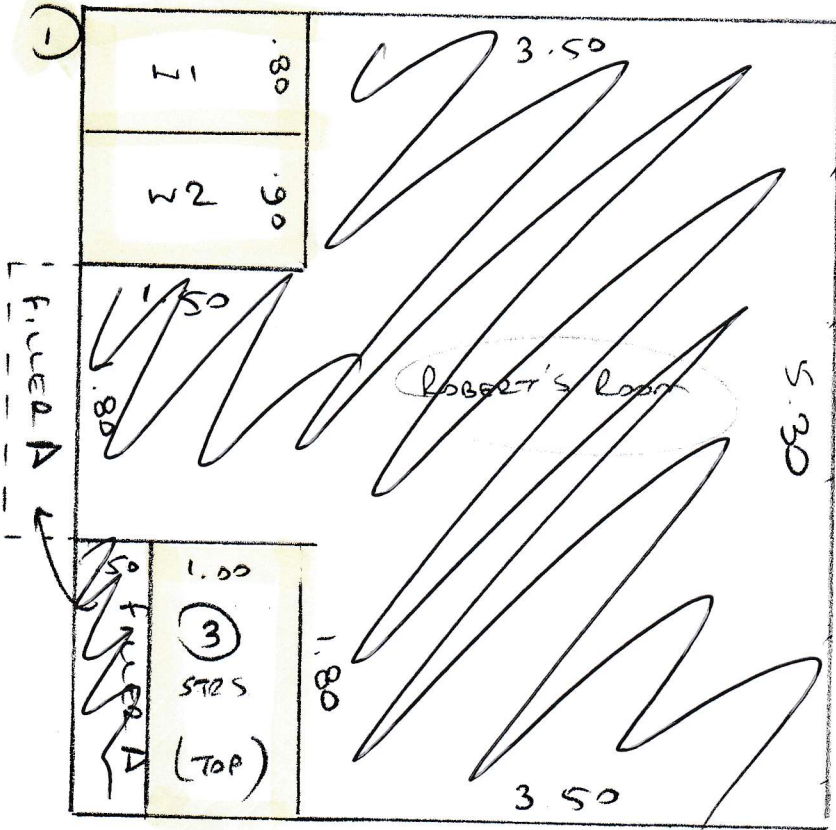

10mm FOAM TO THESE ROOMS

07/02/19

MCKENZIE

Garage's room (525 x 323)
 - wood floor
 - 1/2 CRT
 - ex slk
 - 1/1 UNIT (CUSTOMER TO CLEAR ALL PERSONAL ITEMS)

ALEX'S room (550 x 540)
 - wood floor
 - 1/2 CRT
 - ex slk
 - 1/1 UNIT (CUSTOMER TO CLEAR ALL PERSONAL ITEMS)

MEZZANINE room (240 x 400)
 - wood floor
 - 1/2 CRT
 - ex slk
 - 1/1 UNIT

07/02/19

MCKENZIE

4 e	44	80
1/4	107	82
6 e	46	82
W1	70	105
W2	80	125
W3	70	83
3/4	46	95

SEAM THIS DOORWAY AS PER THE EXISTING CARPET

FOMALUX TO
BOX BED +
STANDS

NO CARPET REQUIRED TO MAIN
STAIRS AT CUSTOMER'S
REQUEST

07/02/19

07/02/19

- Part 1) 5.30×5.30
- Part 2) 5.50×5.30
- Part 3) 3.30×5.30
- Part 4) 3.40×5.30
- Part 5) 2.50×5.30

20.00×5.30