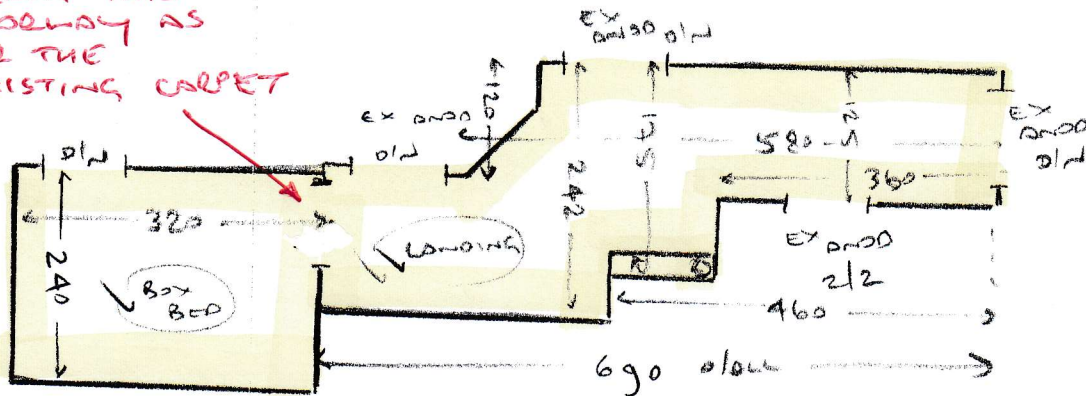

10mm FOAM TO THESE ROOMS

07/02/19

MCKENZIE

Garage's room (525 x 323)
 - wood floor
 - 1/2 CRT
 - ex slk
 - 1/1 UNIT (CUSTOMER TO CLEAR ALL PERSONAL ITEMS)

ALEX'S room (550 x 540)
 - wood floor
 - 1/2 CRT
 - ex slk
 - 1/1 UNIT (CUSTOMER TO CLEAR ALL PERSONAL ITEMS)

MEZZANINE room (240 x 400)
 - wood floor
 - 1/2 CRT
 - ex slk
 - 1/1 UNIT

07/02/19

MCKENZIE

4 e	44	80
1/4	107	82
6 e	46	82
W1	70	105
W2	80	125
W3	70	83
3/4	46	95

SEAM THIS DOORWAY AS PER THE EXISTING CARPET

FOMALUX TO
BOX BED +
STANDS

NO CARPET REQUIRED TO MAIN
STAIRS AT CUSTOMER'S
REQUEST

07/02/19

07/02/19

- Part 1) 5.30×5.30
- Part 2) 5.50×5.30
- Part 3) 3.30×5.30
- Part 4) 3.40×5.30
- Part 5) 2.50×5.30

20.00×5.30