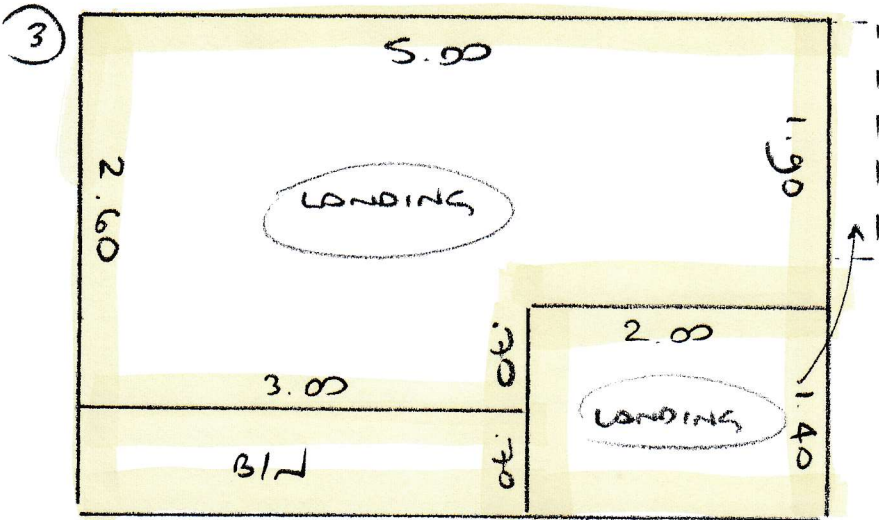

10mm FOAM TO THESE ROOMS

07/02/19

MCKENZIE

Garage's room (525 x 323)
 - wood floor
 - 1/2 CRT
 - ex slk
 - 1/1 UNIT (CUSTOMER TO CLEAR ALL PERSONAL ITEMS)

ALEX'S room (550 x 540)
 - wood floor
 - 1/2 CRT
 - ex slk
 - 1/1 UNIT (CUSTOMER TO CLEAR ALL PERSONAL ITEMS)

MEZZANINE room (240 x 400)
 - wood floor
 - 1/2 CRT
 - ex slk
 - 1/1 UNIT

07/02/19

MCKENZIE

4 e	44	80
1/4	107	82
6 e	46	82
W1	70	105
W2	80	125
W3	70	83
3/4	46	95

SEAM THIS DOORWAY AS PER THE EXISTING CARPET

FOMALUX TO
BOX BED +
STANDS

NO CARPET REQUIRED TO MAIN
STAIRS AT CUSTOMER'S
REQUEST

07/02/19

07/02/19

- Part 1) 5.30×5.30
- Part 2) 5.50×5.30
- Part 3) 3.30×5.30
- Part 4) 3.40×5.30
- Part 5) 2.50×5.30

20.00×5.30