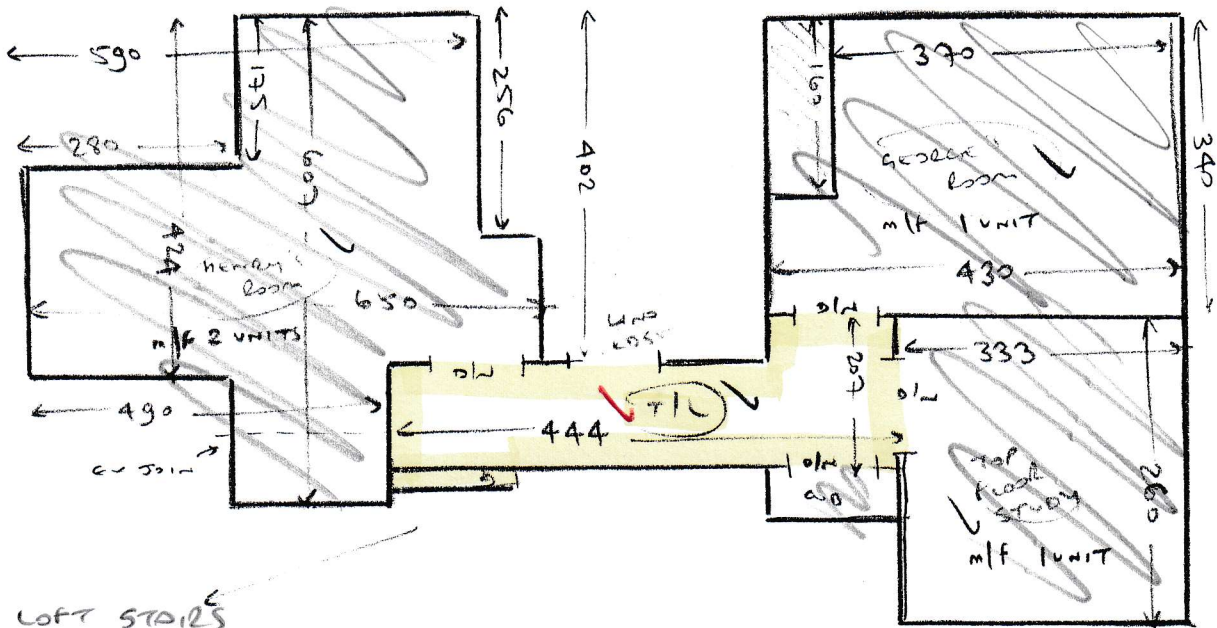

KITSON

LOFT STAIRS

- ✓ ~~L1~~ 45 80
- ✓ ~~L1~~ 56 87
- ✓ ~~L2~~ 62 118
- ✓ ~~L3~~ 75 118
- ✓ ~~L4~~ 57 80
- ✓ ~~L5~~ 45 80
- ✓ ~~L5~~ 58 90
- ✓ ~~L6~~ 62 115
- ✓ ~~L7~~ 80 115
- ✓ ~~L8~~ 60 82
- ✓ ~~B/L1~~ 50 120

MAIN STAIRS

- ✓ ~~L5~~ 42 94
- ✓ ~~B/L2~~ 45 110

ALL AREAS  
 - WOOD FLOORS  
 - W/D CAPS  
 - EX S/E  
 - m/f (SEE ROOMS)