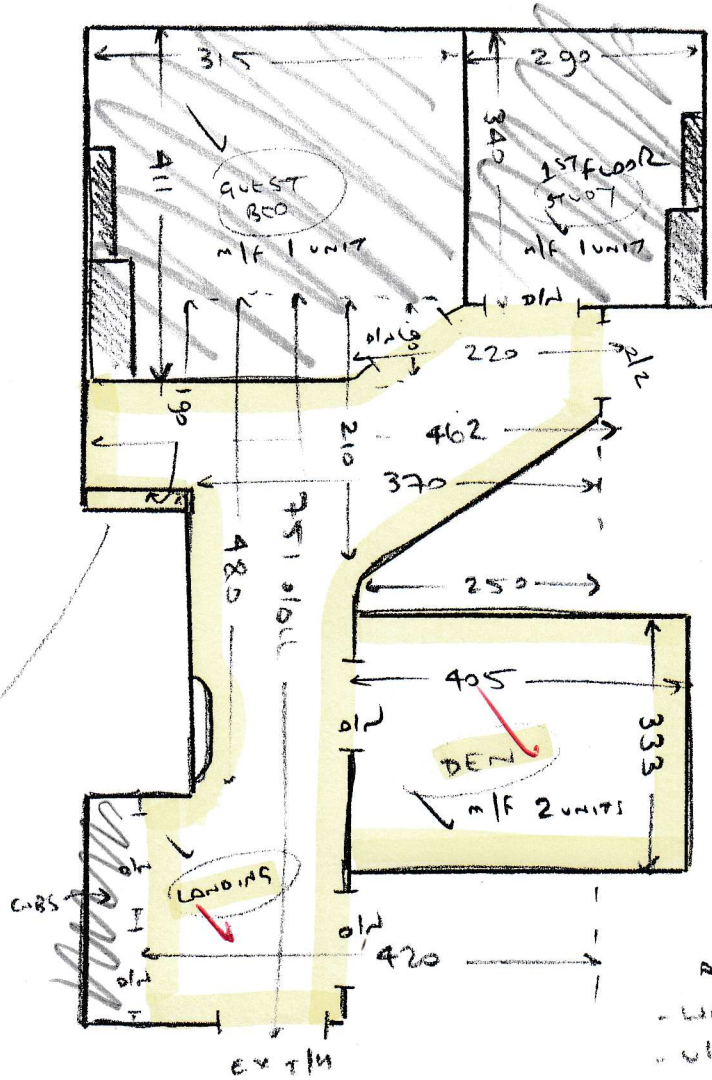

KITSON

LOFT STAIRS

- ✓ ~~L1~~ 45 80
- ✓ ~~L1~~ 56 87
- ✓ ~~L2~~ 62 118
- ✓ ~~L3~~ 75 118
- ✓ ~~L4~~ 57 80
- ✓ ~~L5~~ 45 80
- ✓ ~~L5~~ 58 90
- ✓ ~~L6~~ 62 115
- ✓ ~~L7~~ 80 115
- ✓ ~~L8~~ 60 82
- ✓ ~~B/L1~~ 50 120

MAIN STAIRS

- ✓ ~~L5~~ 42 94
- ✓ ~~B/L2~~ 45 110

ALL AREAS  
 - WOOD FLOORS  
 - W/D CAPS  
 - EX S/E  
 - m/f (SEE ROOMS)