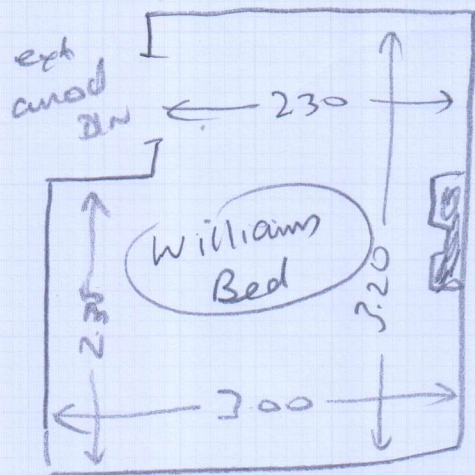

Part 1

S30200

MRS K. SHARPE
40 Derby Road
E. Sheen
SW14 7DP

Sudbury 42, 634/28

3.20 = 4m

10P1

Part 1 of job
Kern Glad.
Pm.