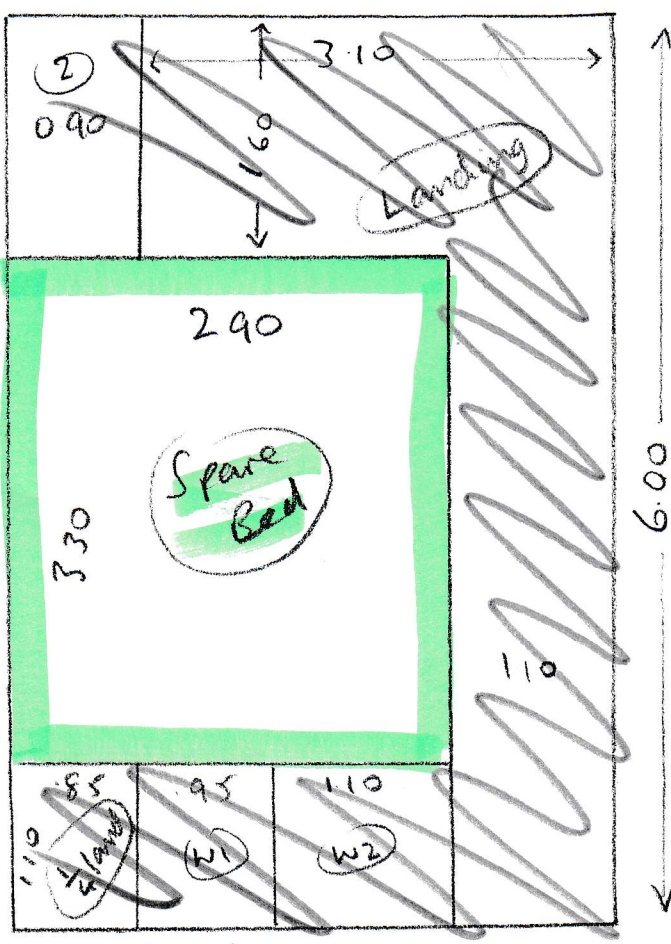

Part 2

4m

S30700

Mrs K Sharpe
 40 Derby Road
 E. Sheem
 SW14 7DP

Sudbury 42 634/28

CLIPON 4.00 x 4m

CLIPON 6.00 x 4m

ROBES 1.50 x 4m

Use this piece to
 fit into wardrobe
 in main bed +
 Spare bed

1 of 2

Layout

S30700
Mrs K SHARPE

used
u/w mlt x 2
ext 3/4 151

- Ward
- U/W
- ext 3/4 151
- ext 3/4 151

Fut cpts in to
all wardrobes
150 x 6m
allowed dr

U/W

2) 065 x 078

1/4 land 1.02 DR x 073

U1 060 x 090

U2 067 x 105

U3 064 x 071

7) 045 x 069

20P2

U/W
ext 3/4
ext and 3/4