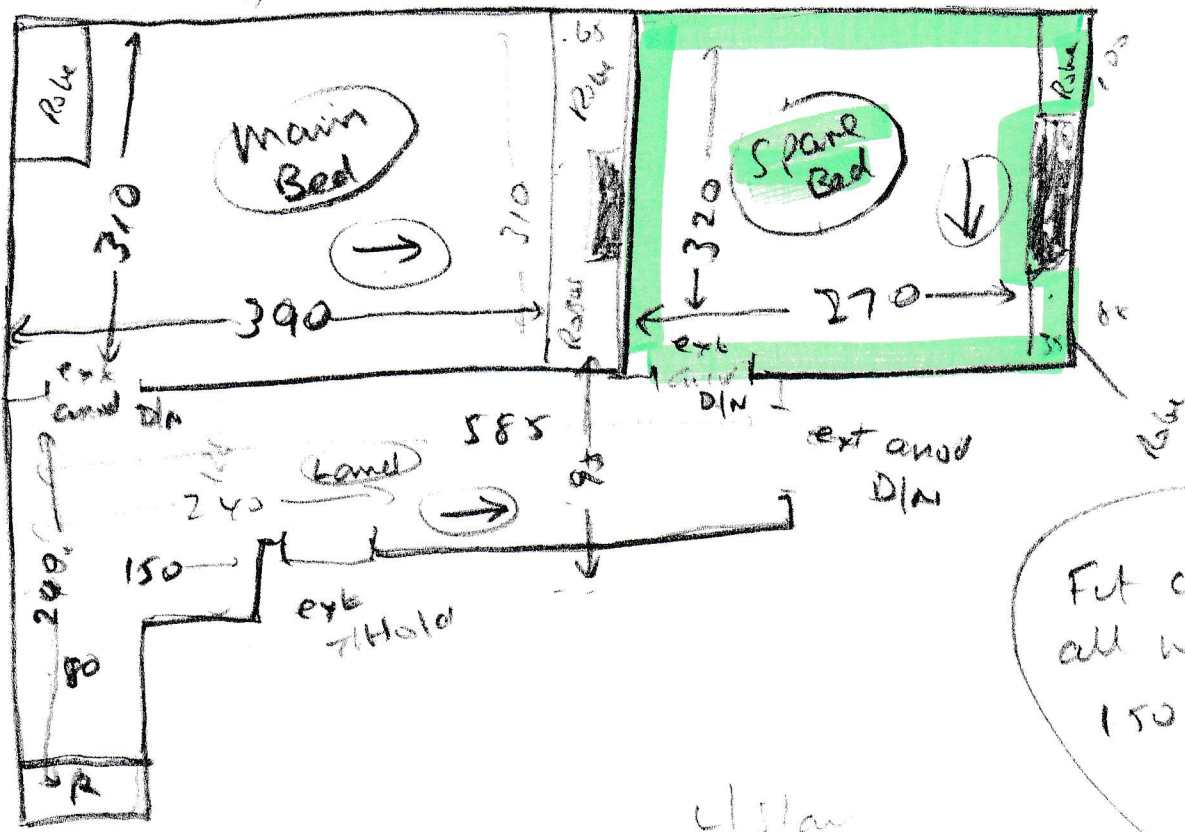

Part 2

4m

S30700

Mrs K Sharpe
 40 Derby Road
 E. Sheem
 SW14 7DP

Sudbury 42 634/28

CLIPON 4.00 x 4m

CLIPON 6.00 x 4m

ROBES 1.50 x 4m

Use this piece to
 fit into wardrobe
 in main bed +
 Spare bed

1 of 2

Layout

S30700
Mrs K SHARPE

used
u/w mlt x 2
ext 3/4 151

- Ward
- U/W
- ext 3/4 151
- ext 3/4 151

Fut cpts in to
all wardrobes
150 x 6m
allowed dr

U/W

2) 065 x 078

1/4 land 1.02 DR x 073

U1 060 x 090

U2 067 x 105

U3 064 x 071

7) 045 x 069

20P2

U/W
ext 3/4
ext and 3/4