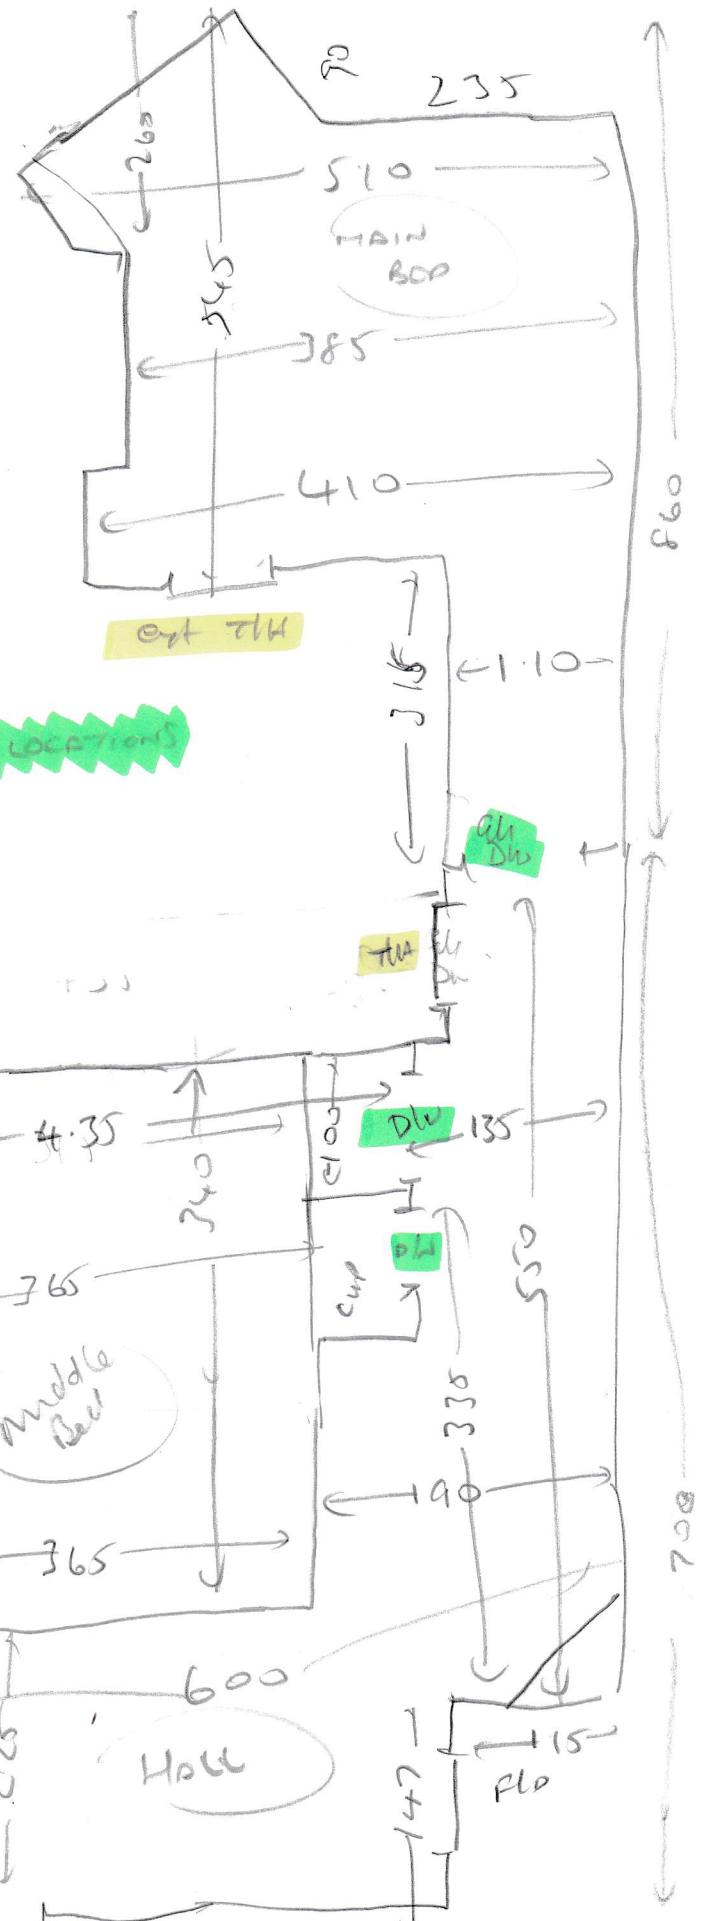

Citywide North Beach  
2-3 units

wood  
w/ ab  
ext sh  
ext allies  
mlr (x1)

Hall  
wood  
w/ ab  
ext sh  
mlr (x1)

wood  
no ab  
needs sh  
mlr (x1)

wood  
needs  
sh  
mlr  
x1

FRONT