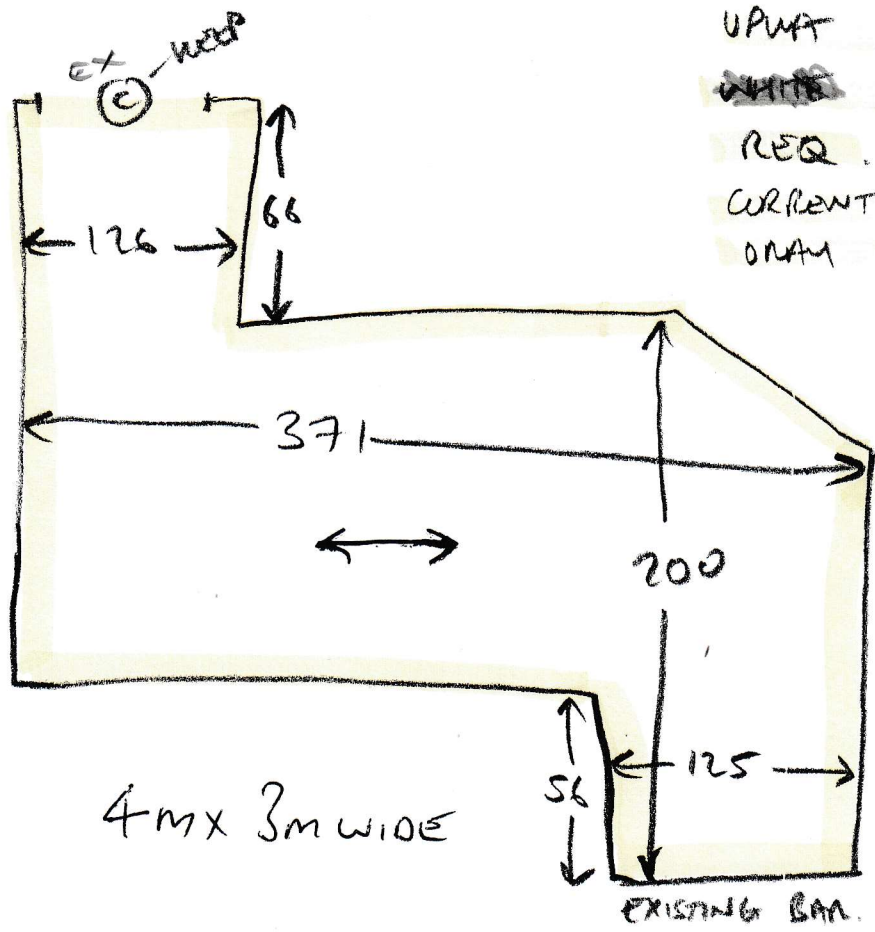

S30708  
PHILLIPS

~~= 2.6m x 2m~~

~~EXISTING CPT, U/LAY  
+ GRIPPER TO BE  
UPLIFTED~~

~~DOOR NEEDS TRIMMING  
FIT CARIBBEAN CPT~~

VINYL  
2X WHITE UNITS TO  
MOVE  
UPPAT VINYL + FIT NEW.  
WHITE EDGE SEALANT  
REQ.  
CURRENT HARDBOARD LOOKS  
DRAB TO GO OVER

DISK WASHER TIGHT  
WITH WORK TOP  
MUST FIT UNDER

4m x 3m wide