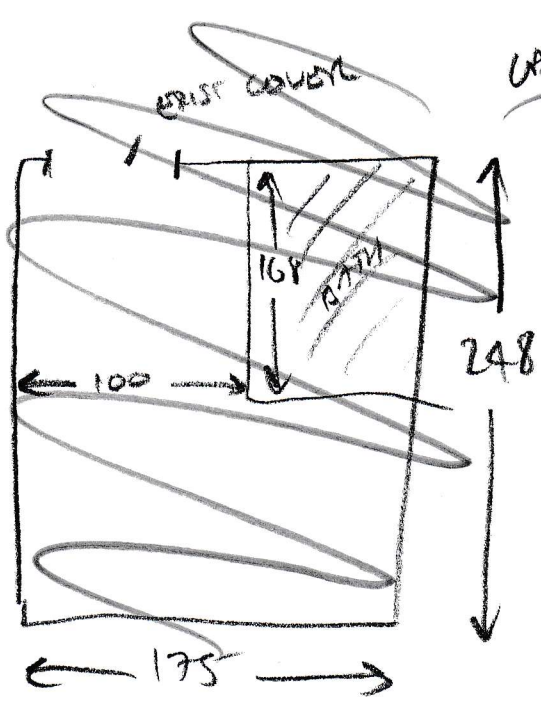

S30708  
PHILLIPS

~~= 2.6m x 2m~~

~~EXISTING CPT, U/LAY  
+ GRIPPER TO BE  
UPLIFTED~~

~~DOOR NEEDS TRIMMING  
FIT CARIBBEAN CPT~~

VINYL  
2X WHITE UNITS TO  
MOVE  
UPPAT VINYL + FIT NEW.  
WHITE EDGE SEALANT  
REQ.  
CURRENT HARDBOARD LOOKS  
DRAB TO GO OVER

DISK WASHER TIGHT  
WITH WORK TOP  
MUST FIT UNDER

4m x 3m wide