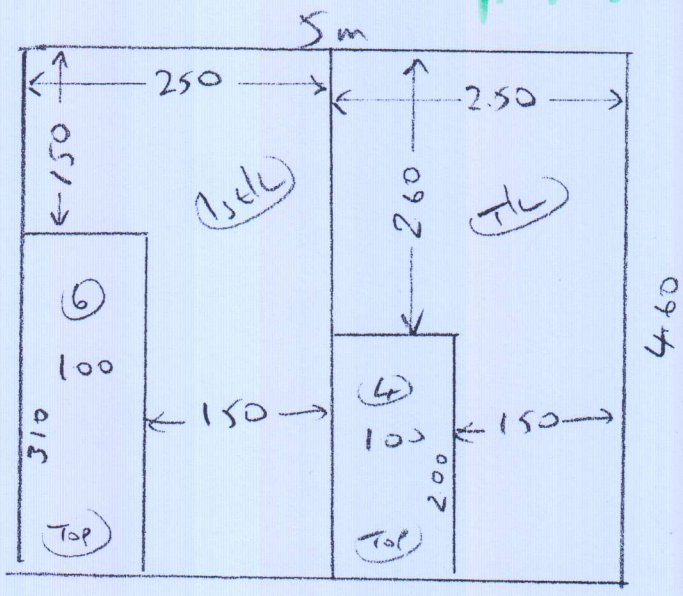

S30712
 MB A Goldschmidt
 36 Church Road
 Lumbledon
 SW19 5DH

Alberan ALB020

- 360 x 5m
- 460 x 5m
- 375 x 5m

STAGE 1

Cut runners
 to 68cm wide
 + send for taping

- 360 x 68cm
- 360 x 68cm

(OP)