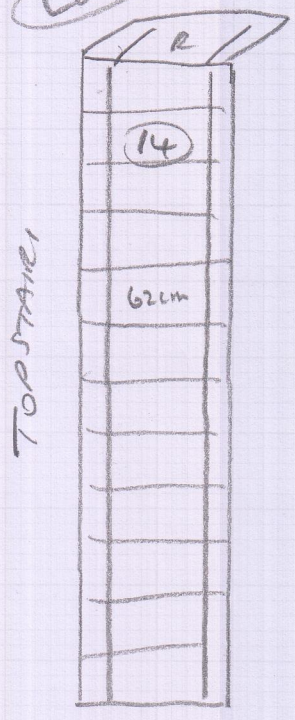

Riser
0.20 x 62cm
(14)
0.44 x 62cm

Riser
0.20 x 64cm
(14)
0.44 x 64cm

W1 } cut
W2 } to
W3 } size
on
site

LAYOUT

LAYOUT

3 bottom winders
Template on
site

(1001)

S30720

MRS J. SIMMONDS
1 BALMOR GARDENS
PUTNEY
SW15 6NL

Next Look Collection, Cable
Colour Shinge
1550 x 1m