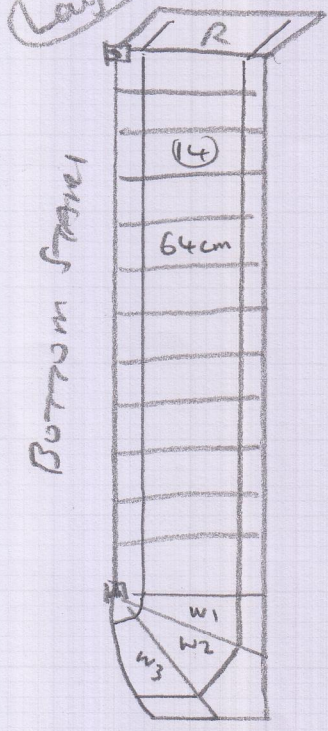

Riser
0.20 x 62cm
(14)
0.44 x 62cm

Riser
0.20 x 64cm
(14)
0.44 x 64cm

W1 } cut
W2 } to
W3 } size
on
site

LAYOUT

LAYOUT

3 bottom winders
Template on
site

(1001)

S30720

MRS J. SIMMONDS
1 BALMOR GARDENS
PUTNEY
SW15 6NL

Next Look Collection, Cable
Colour Shinge
1550 x 1m