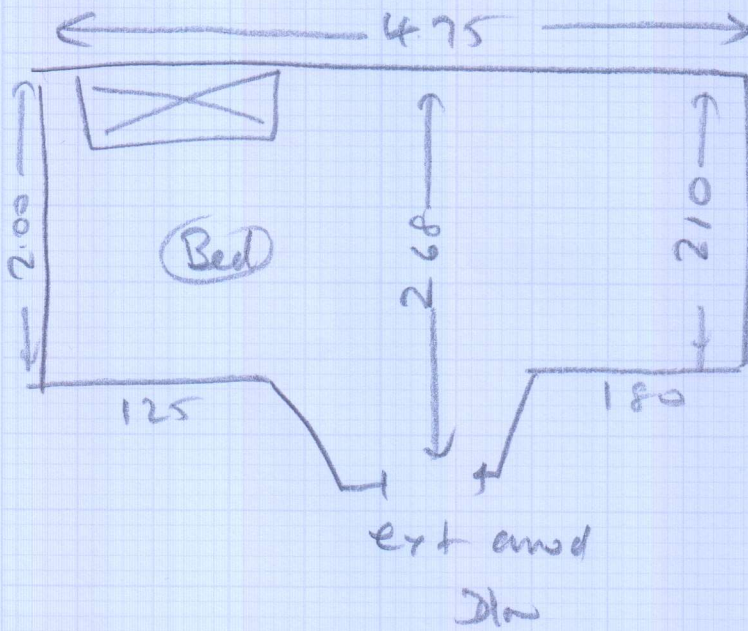

(New junction of Richmond Plc Rd)

exist sledge + Door Bar

mrcarpets
530732

Job: MR R PRICES
Name: Restonnet
Address: Vicarage Road
East Sheen
SW14 8RS
Sheet: of:

Stance 42

SL0 4229

280 x 5m

Part 2