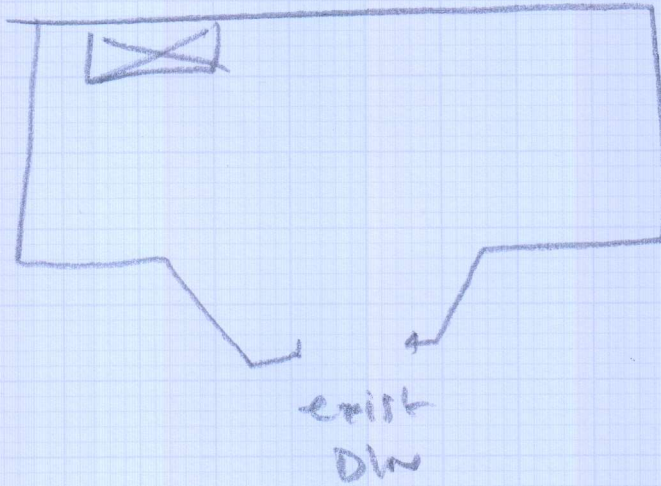

Restormel is near the  
junction of Richmond  
Park Road

arc carpet  
530 772

---

Job: Mr R. PRICE  
Name: Restormel  
Address: Vicarage Road  
East Sheen  
Tel:  
Sheet: SW14 8RS

Take up sledge

Apply acrylic sealant to under skirting

1021

Part 1 of job

Adrian Mon  
2512119

PM