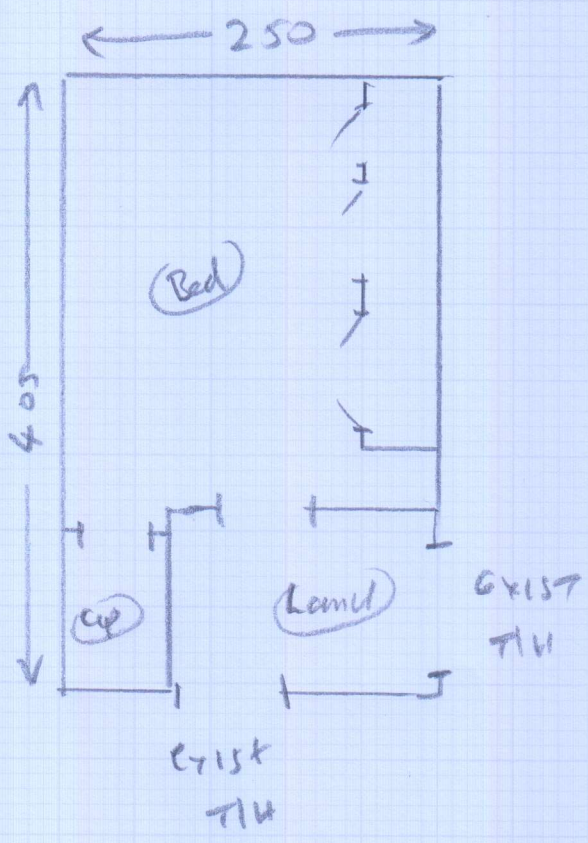

Imrcarpet

S30753

Job: Mrs F. COLLIER  
 Nat: Flat 3 31 Kemp Road  
 Address: Richmond  
 TW10 6EX

Sheet: of  
 Alban ALB037  
 4.20 x 4m

THIS IS AN AWKWARD  
 FITTING JOB.

Suggest cut down at  
warehouse

Bunk  
 Bed  
 Landings  
 area  
 1.60 x 0.65  
 (carpet only)

All to be fitted in one  
piece, as the existing  
 carpet has been done.

10P1