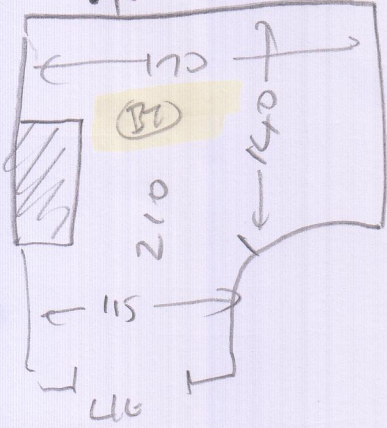

Memon - Ishay

Top Floor

WITH FEATURE STRIPS

wood  
 w/o Brastungl  
 needs ply  
 " R/Final  
 " Prime

S 30792  
 MASON (JOHN)  
 LAYOUT NET  
 ONLY SIZES

⊙ or ⊙

BOTH AREAS  
 305 x 305  
 TILES

wood  
 no wlb  
 needs ply  
 " R/Final  
 " Prime

NOTE  
 NO  
 FEATURE  
 TO  
 SHOWER  
 ROOM  
 \*\*\*

NO  
 FEATURE  
 STRIPS  
 SHOWER  
 ROOM

ASK  
 AT  
 \*  
 START  
 \*

CHECK  
 WITH CUT  
 WHICH WAY  
 TILES FOR BOTH AREAS

19  
 18  
 14  
 9  
 ---  
 60

STRAIGHT (OR)  
 DIAGONAL

THANKS