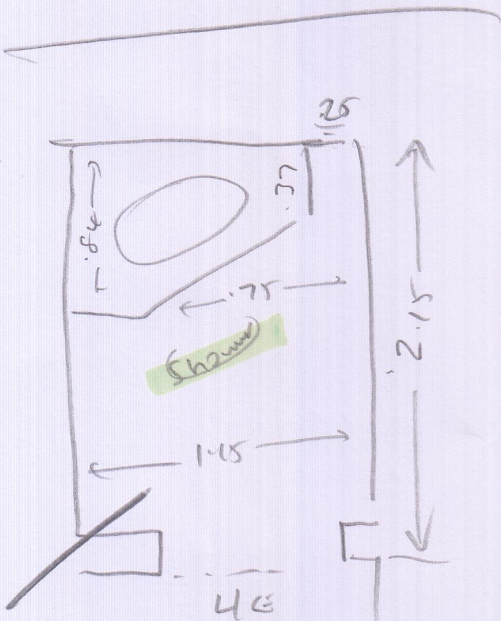

Memon - Ishay

Top Floor

WITH FEATURE STRIPS

wood  
 w/o Brastungl  
 needs ply  
 " R/Final  
 " Prime

S 30792  
 MASON (JOHN)  
 LAYOUT NET  
 ONLY SIZES

⊙ or ⊙

BOTH AREAS  
 305 x 305  
 TILES

wood  
 no wlb  
 needs ply  
 " R/Final  
 " Prime

NOTE  
 NO  
 FEATURE  
 TO  
 SHOWER  
 ROOM  
 \*\*\*

NO  
 FEATURE  
 STRIPS  
 SHOWER  
 ROOM

ASK  
 AT  
 \*  
 START  
 \*

CHECK  
 WITH CUT  
 WHICH WAY  
 TILES FOR BOTH AREAS

19  
 18  
 14  
 9  
 ---  
 60

STRAIGHT (OR)  
 DIAGONAL

THANKS