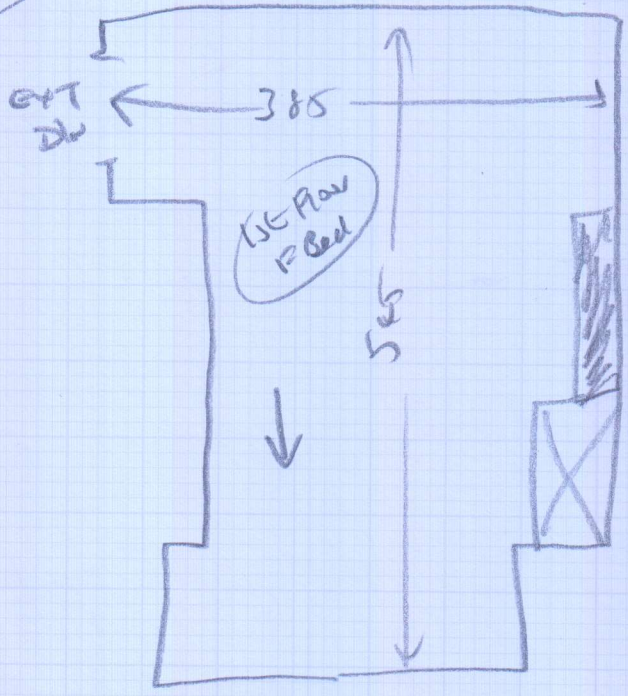

330766

Mrs J. CAHOON of
 14 East Sherm Ave
 E. Sherm
 SW14 8A5

Nepal Karpur
 KAW 622
 5.45 x 4m (5m)

1.00 Cut off + leave in
 without 5.55 + 1.00m

Carpet

EXIST WALK
 EXIST SLEDGE
 EXIST DINING
 UPLIFT + DISPOSE
 EXISTING CARPET

1021