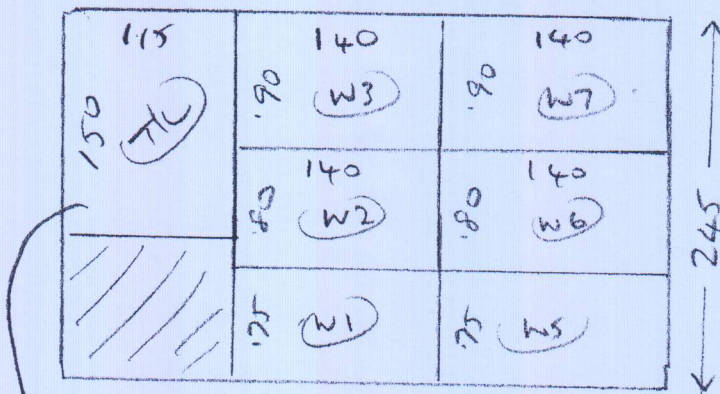

S30769
 MRS M AVORY
 54 Mortlake Road
 Kew
 TW9 4AT

Macedonia, 609/21

360 x 4m

245 x 4m

TLC : Fully butted to under nosing

Needs 212 + 9 + 6mm skims at bathroom door

Needs Dls at Top bedroom door

Cut Rug to 350 x 2.45m
 + send for taping

Cut runners + send for whipping

(10F2)

Part 3

Fit runners

Layout

S30769
Mrs M. AVORY

Fully fitted
to under no 2009

TKL 1.40 or 2105 (Dbr 25mm ceramic 212 9x6m)

Riser 020 x 086

W1 064 x 099

W2 065 x 139

W3 080 x 140

W4 066 x 107

H (S) 048 x 602 each

W5 067 x 115

W6 070 x 140

W7 088 x 135

W8 067 x 094

048 x 089

Dbr 048 x 110

Cut on site

77cm runner

Cut on site

65cm runner