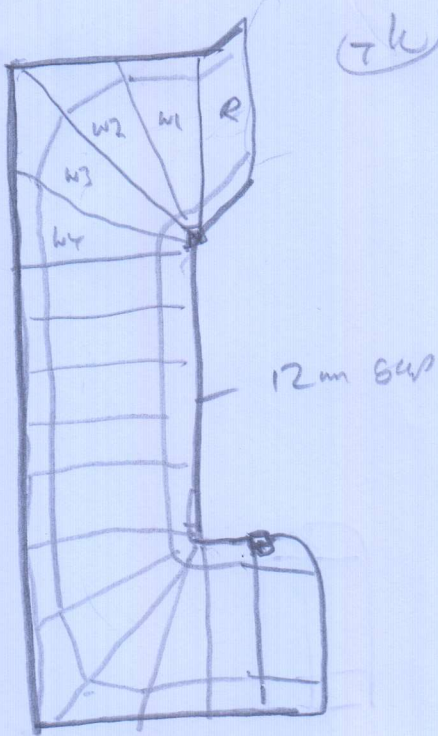

S30769
 MRS M AVORY
 54 Mortlake Road
 Kew
 TW9 4AT

Macedonia, 609/21

360 x 4m

245 x 4m

TLC : Fully butted to under nosing

Needs 212 + 9 + 6mm skims at bathroom door

Needs Dls at Top bedroom door

Cut Rug to 350 x 2.45m
 + send for taping

Cut runners + send for whipping

(10F2)

Part 3

Fit runners

Layout

S30769
Mrs M. AVORY

Fully fitted
to under no 2009

TKL 1.40 or 2105 (Dbr 25mm ceramic 212 9x6m)

W7 088 x 135

W8 067 x 094

048 x 089

Dbr 048 x 110

Cut on site

77cm runner

Cut on site

65cm runner

(7k)

Also layout Rug in Dining Room

Part 3

Part runners
+ Land

2002