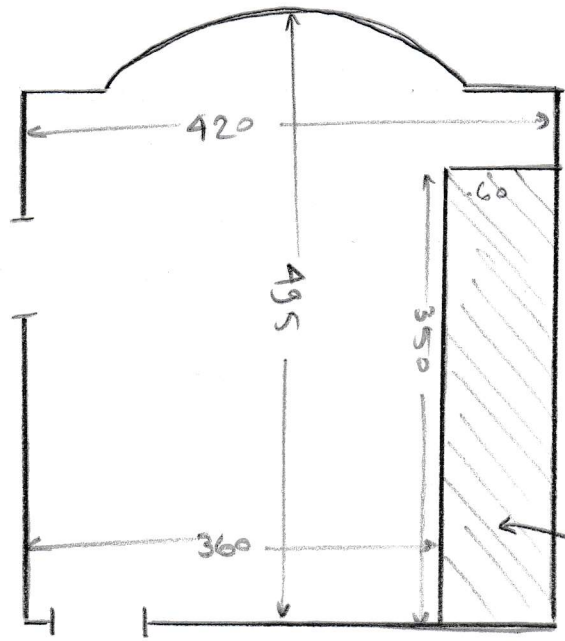

S30794
MAGNER

- WOOD FLOOR
- OLD CRT
- 1/2 EX SLK
- M/F 1.5 UNITS

VERY BIG W/ROBE WITH
LOOSE FACIOS THAT
HE CAN NOT MOVE.
CUSTOMER IS AWAKE
AND HAS ASKED US
TO FIT AROUND