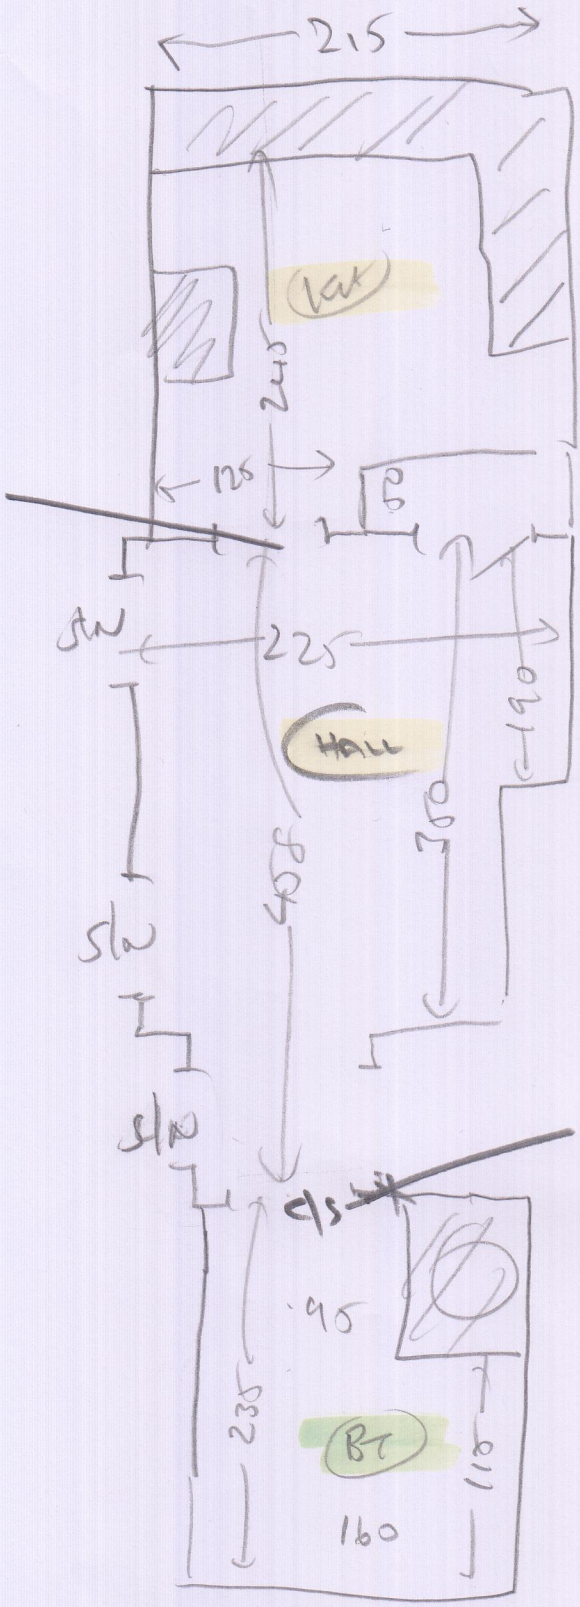

CS 30803

☺ OF ☺  
CUT SMITH

KIT + HALL

2 VINYL ISSUES  
LOW ISLAND OCEANSIDE

2.55 x 3m

4.70 x 3m

EXISTING PLY THICK  
✓ FINISH AS NECESSARY

✓ SEAL EDGES

✓ BAR ALL RUBBISH  
+ BROWN

ALL PLASTER  
HERE

Ranch RH105

BATH VINYL 1.70 x 3m

DIFF VINYL

all NOTE

Ext ply

nech 1/2 inch

Seal edge

BIT  
LITTLE  
LITTLE  
P.F.F.  
ISSUES

NOTE \* PARK  
AT BACK  
OF HOUSE