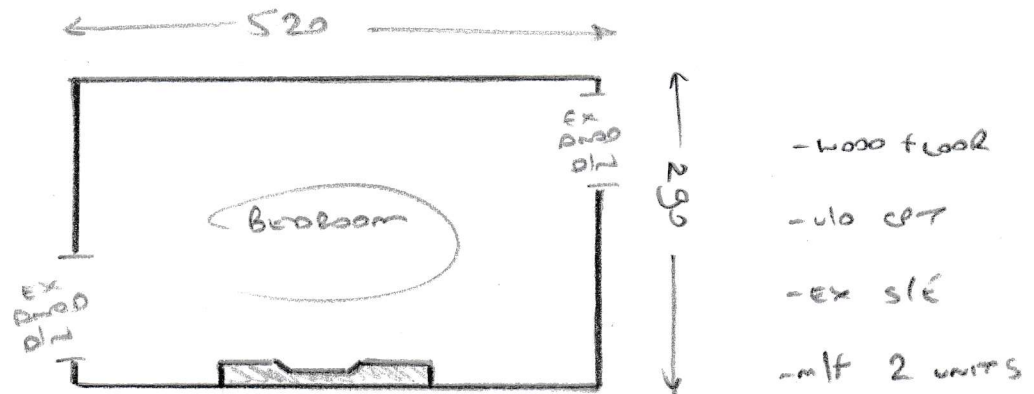

S3020 &
WHITEHOUSE

- you can cut down to 3m wide
- ask customer if they want the waste otherwise dispose