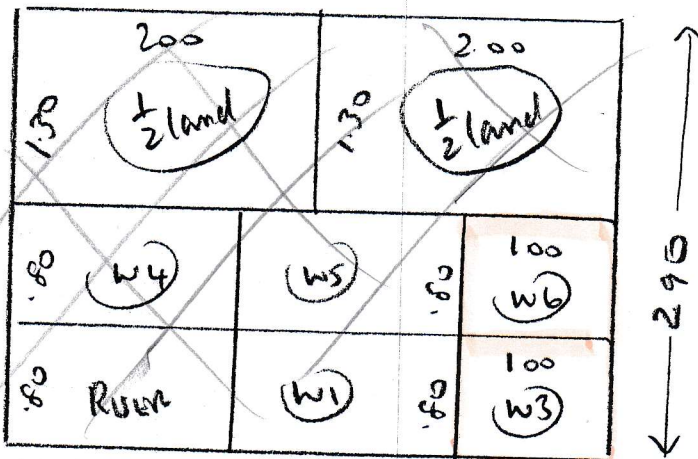

S30818

Castelnew Gdn Man.
 (Susanna Kingston)
 45 Castelnew Gardens
 Arundel Terrace
 Barnes
 SW13 8DU

No uplift to do

Existing stair nosing
all in place

Needs Fast Trade 30 screed
 for entrance under
 car mat.

Needs car mat in hall
Cupboard + E/Hall

HIGHLIGHTED AREAS

WHIP 1 STAG ONLY

WHIPPING ONLY

1 OF 1

Whipping & Binding Workshop Instructions

To: Kasias Carpets Ltd **07825 156676**
Branch: Sheen - Tel: 020 8876 9126 E:sheenbranch@mr-carpet.co.uk
Branch Contact: John Cresswell

Customer Name: Castelnaud Gardens **Please quote on invoice**

Job No: S30818 **Please quote on invoice**

Description of Carpet: Loch Tay, Iron

Carpet Finish: Whipping SIDES ONLY

Number of Pieces: 5

Sizes to be cut to: (If Already cut ONLY WHIP ONE SIDE OF ALL 5 PIECES applicable)

Runner Lengths for Taping: Please check before sewing

Date for collection: 17 July 2019 **Required back by:** 19 July 2019

Collection From: Warehouse **Return To:** Warehouse

If Tape Selected	Supplied By	Select Supplier (if Appl)
Colour of tape:	Size of Tape:	Amount Visible on Top:
If Whipping:		
Colour of Whipping: Blue colour in carpet		