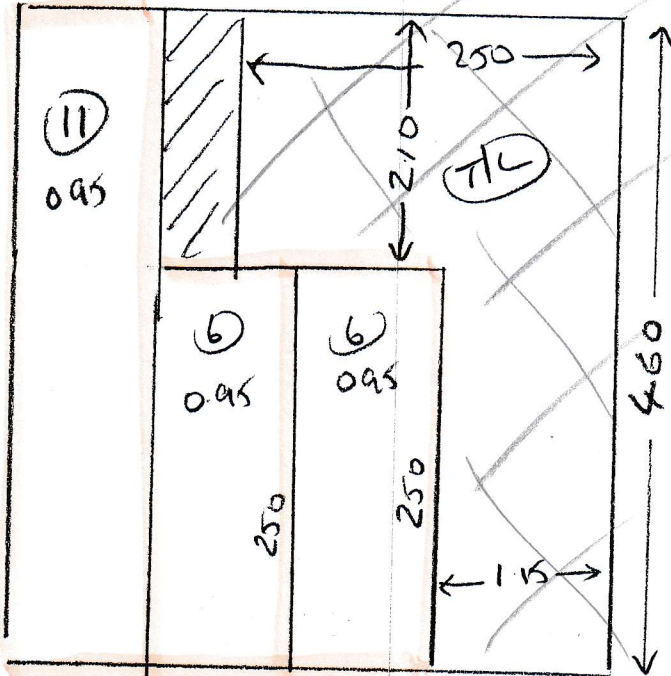

No uplift to do

Existing stair nosing
all in place

Needs Fast Trade 30 screed
for entrance under
car mat.

Needs car mat in hall
Cupboard + E/Hall