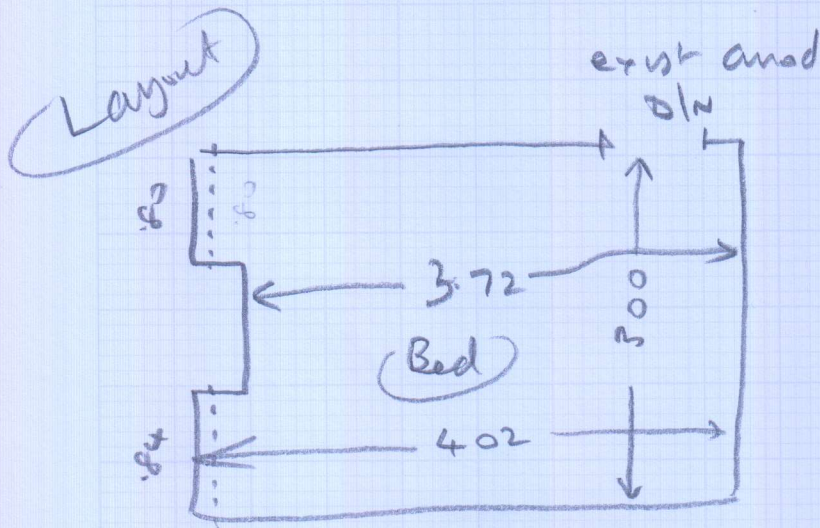

S30828

Mrs A. Payne
 45 Kings Road
 E Sheen
 SW14 8PP

Sheet of
 Malabar, Cottonwood
 (Alboran, ALB022)

310 x 4m

Very tight measurements.

Put joins in both recesses

(1 of 1)