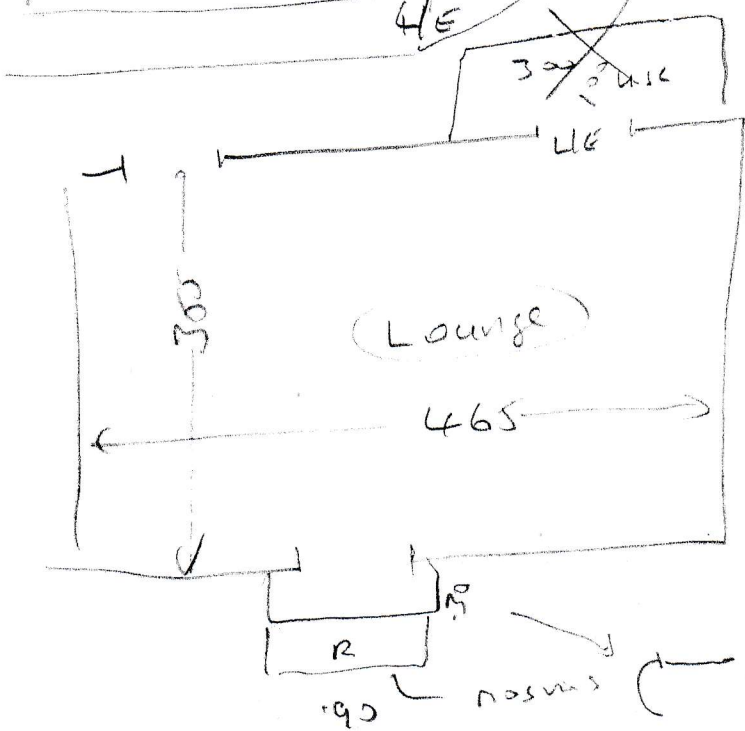

S30830  
 FILMER

wood good glassboard  
 no u/b

all modules  
 3 x different colours  
 wood strip

PLANKS TO RUN IN  
 THIS DIRECTION

wood  
 good glassboard  
 no u/b  
 mlf (x)

wood  
 good f (boards)  
 no u/b  
 mlf (x)

no u/b