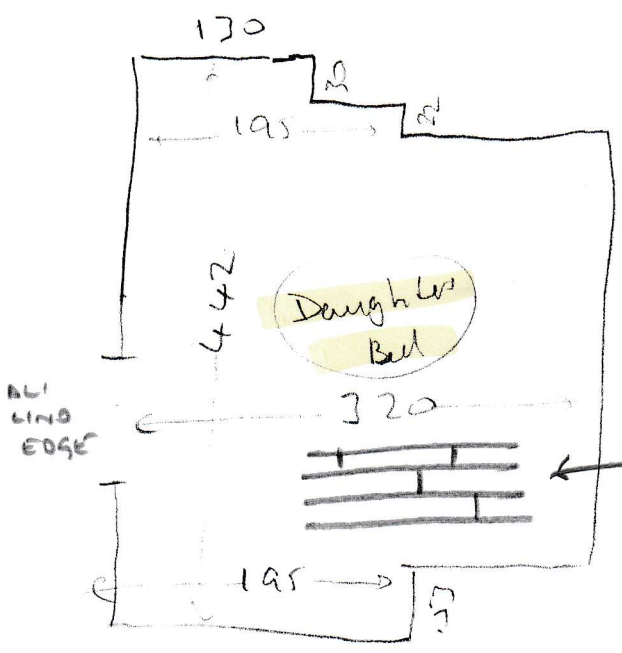

S30830  
 FILMER

wood good glassboard  
 no u/b

all modules  
 3 x different colours  
 wood strip

PLANKS TO RUN IN  
 THIS DIRECTION

wood  
 good glassboard  
 no u/b  
 mlf (x)

wood  
 good f (boards)  
 no u/b  
 mlf (x)

no u/b