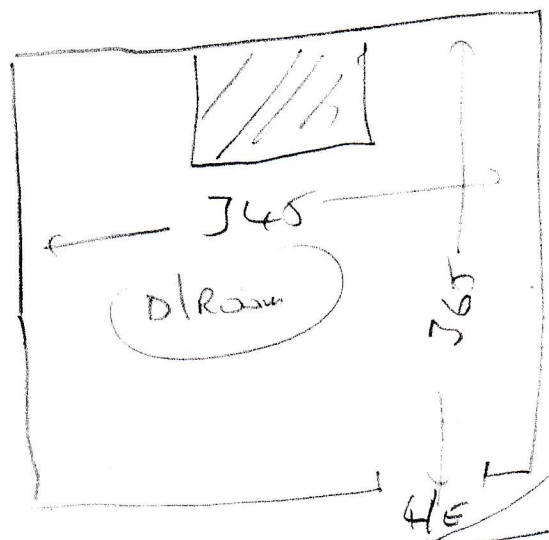

S30830  
 FILMER

wood good glassboard  
 no u/b

all modules  
 3 x different colours  
 wood strip

PLANKS TO RUN IN  
 THIS DIRECTION

wood  
 good glassboard  
 no u/b  
 mlf (x)

wood  
 good f (boards)  
 no u/b  
 mlf (x)

no u/b