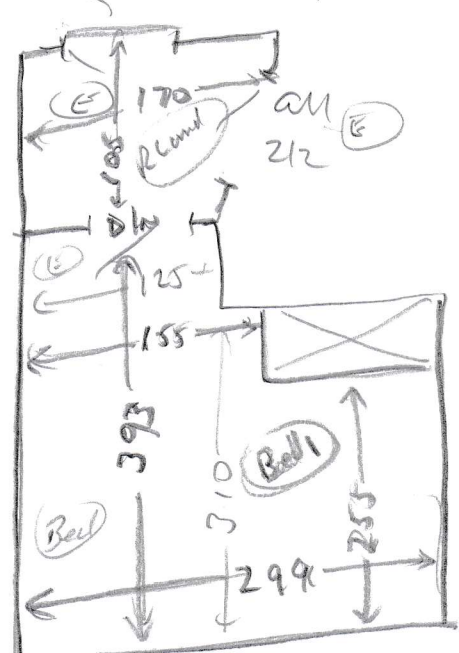

S30835

MRS. E. O'ROURKE
 102A SHEEN LANE
 E. SHEEN
 SW14 7AE

5.15 x 4m
 6.00 x 4m

(1 or 2)

S30835
 O'Rourke

Need
 no uln
 needs st
 MR (x2)

Put on tv
 of exist
 D/W

Need
 no uln
 mlr (x1)
 needs st
 (E)

① 0257070 stair

Need
 no uln
 mlr (x1)
 needs st
 (E)

202