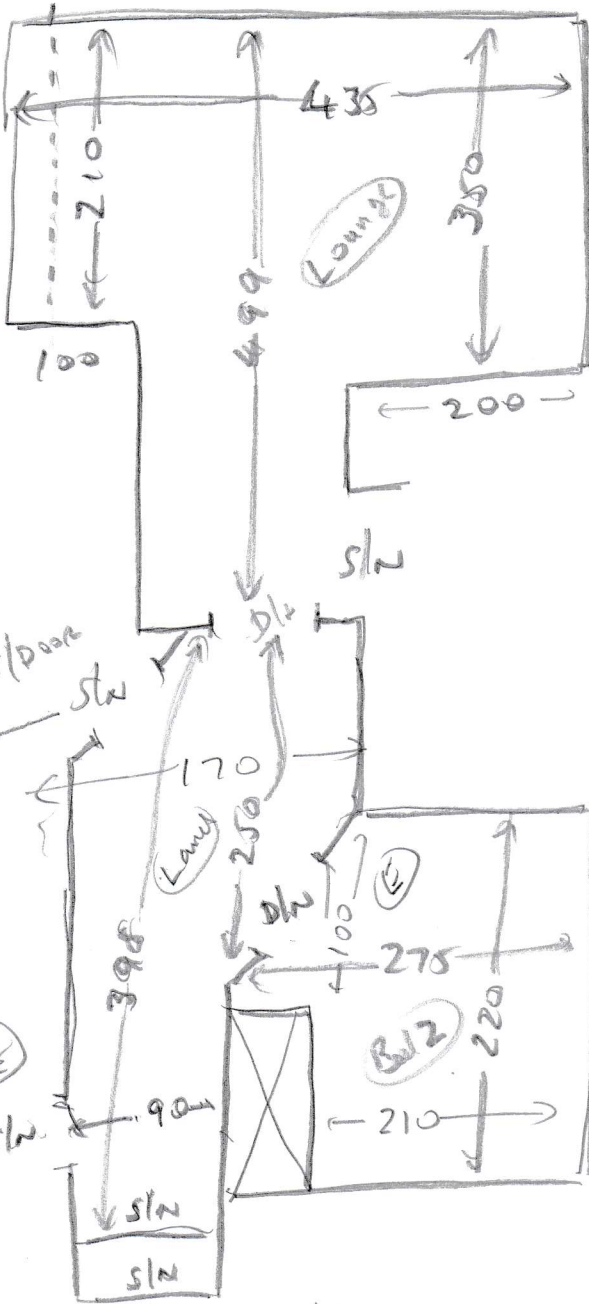

S30835

MRS. E. O'ROURKE
 102A SHEEN LANE
 E. SHEEN
 SW14 7AE

5.15 x 4m
 6.00 x 4m

(1 or 2)

S30835
 O'Rourke

Need
 no uln
 needs st
 MR (x2)

Put on tv
 of exist
 D/W

Need
 no uln
 mlr (x1)
 needs st
 (E)

① 0257070 stair

Need
 no uln
 mlr (x1)
 needs st
 (E)

202