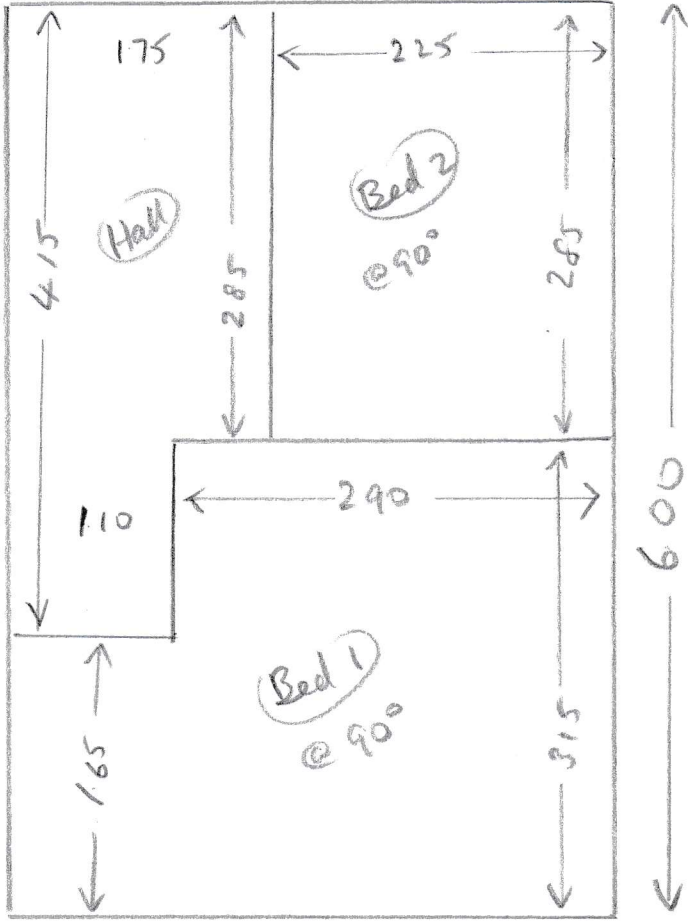

S30835

MRS. E. O'ROURKE
 102A SHEEN LANE
 E. SHEEN
 SW14 7AE

5.15 x 4m
 6.00 x 4m

(1 or 2)

S30835
 O'Rourke

Need
 no uln
 needs st
 MR (x2)

Put on tv
 of exist
 D/W

Need
 no uln
 mlr (x1)
 needs st
 (E)

① 0257070 stair

Need
 no uln
 mlr (x1)
 needs st
 (E)

202