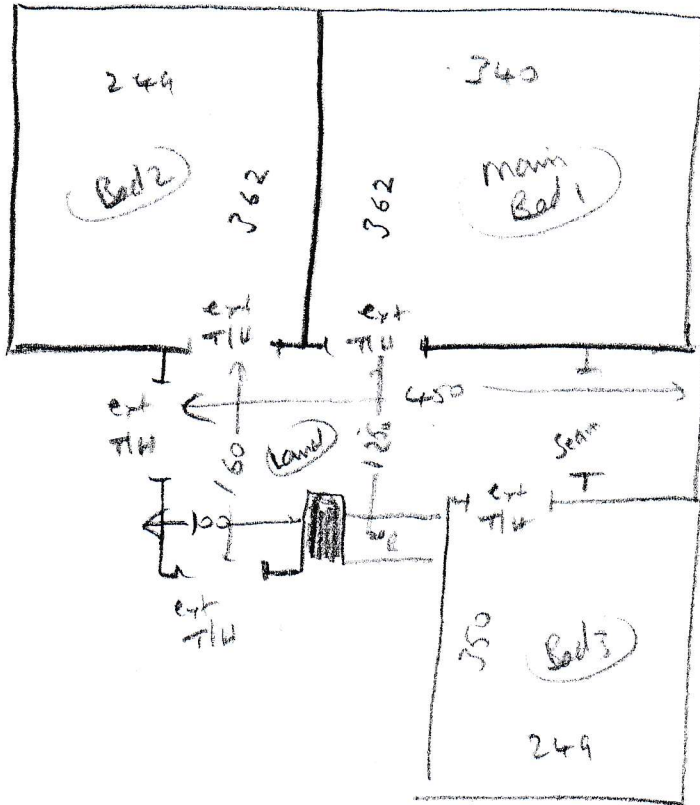

S30854  
Helling

PURSE 1  
CUT LUNNEL @ 4/11

Starts to be runners 62cm wide

Bed 1 350 x 4m

Bed 2 260 x 4m

Bed 3 260 x 4m

C/Plan 335 x 4m

SPLIT DEC 3.35

Layout

(13) 62cm runners

(1001)