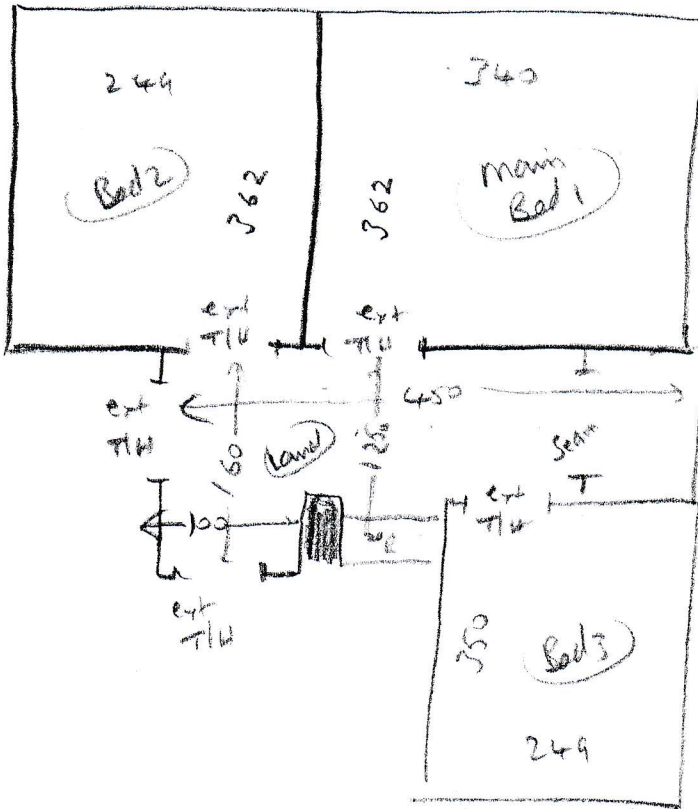

S30854
HELLING

PHASE 2
FITTING ALL CPTS

Starts to be runners 62cm wide

Bed 1 350 x 4m

Bed 2 260 x 4m

Bed 3 260 x 4m

~~CLIP 3.35~~

SPLIT DEC 3.35

Layout

(13) 62cm runners

(1001)