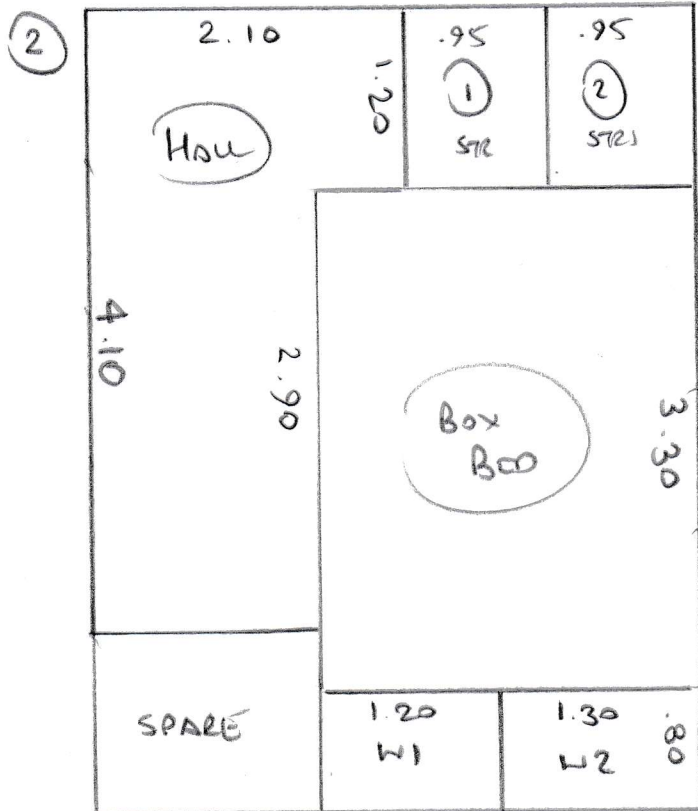

S30864  
JOHNSON

T/LOUNGE 7.05 x 4m

REAR BED 2.90 x 4m

PLAN ① 5.60 x 4m

PLAN ② 5.30 x 4m

20.85 x 4m

83.4m<sup>2</sup>

- WOOD FLOORS

- VLD CPTS

- EX S/E

- m/f (SEE ROOMS) CUSTOMERS TO CLEAR  
ALL PERSONAL  
ITEMS LEAVING  
BEDS + EMPTY  
CABINETS ONLY

JOHNSON

STAIRS

W1	62	100
W2	70	120
W3	72	85
10e	42	84
B/W	43	98