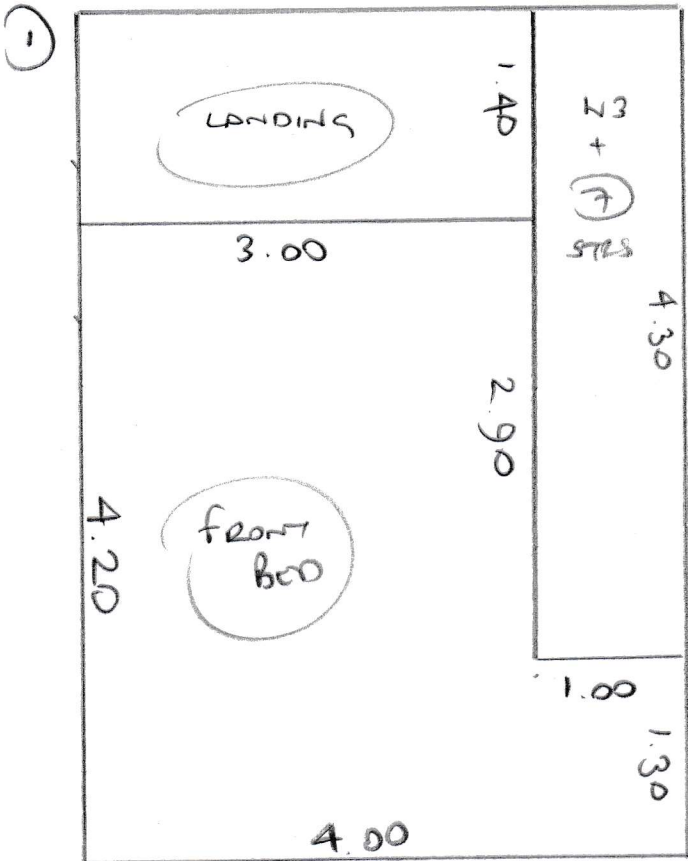

S30864  
JOHNSON

T/LOUNGE 7.05 x 4m

REAR BED 2.90 x 4m

PLAN ① 5.60 x 4m

PLAN ② 5.30 x 4m

20.85 x 4m

83.4m<sup>2</sup>

- WOOD FLOORS

- VLD CPTS

- EX S/E

- m/f (SEE ROOMS) CUSTOMERS TO CLEAR  
ALL PERSONAL  
ITEMS LEAVING  
BEDS + EMPTY  
CABINETS ONLY

JOHNSON

STAIRS

W1	62	100
W2	70	120
W3	72	85
10e	42	84
B/W	43	98