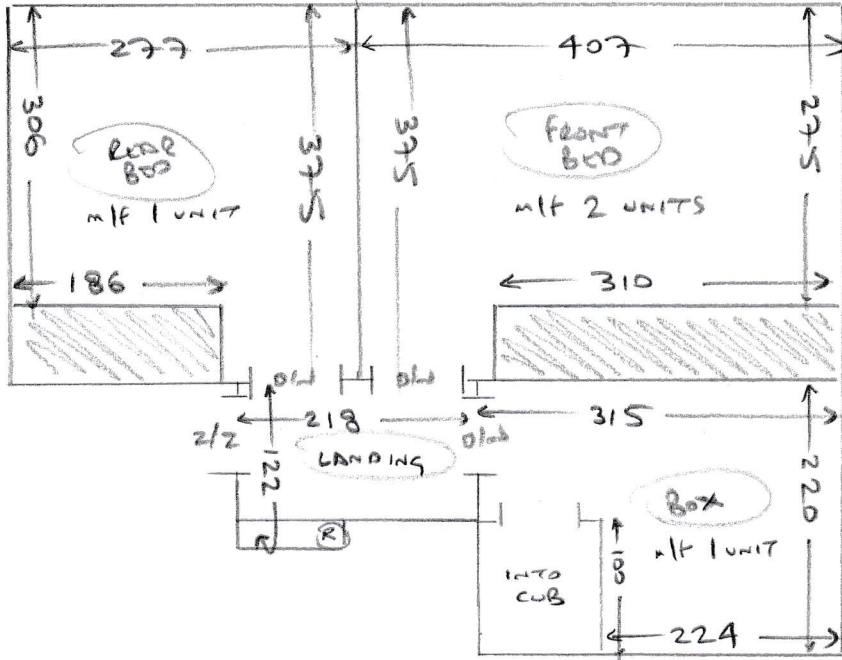

S30864  
JOHNSON

T/LOUNGE 7.05 x 4m

REAR BED 2.90 x 4m

PLAN ① 5.60 x 4m

PLAN ② 5.30 x 4m

20.85 x 4m

83.4m<sup>2</sup>

- WOOD FLOORS

- VLD CPTS

- EX S/E

- m/f (SEE ROOMS) CUSTOMERS TO CLEAR  
ALL PERSONAL  
ITEMS LEAVING  
BEDS + EMPTY  
CABINETS ONLY

JOHNSON

STAIRS

W1	62	100
W2	70	120
W3	72	85
10e	42	84
B/W	43	98