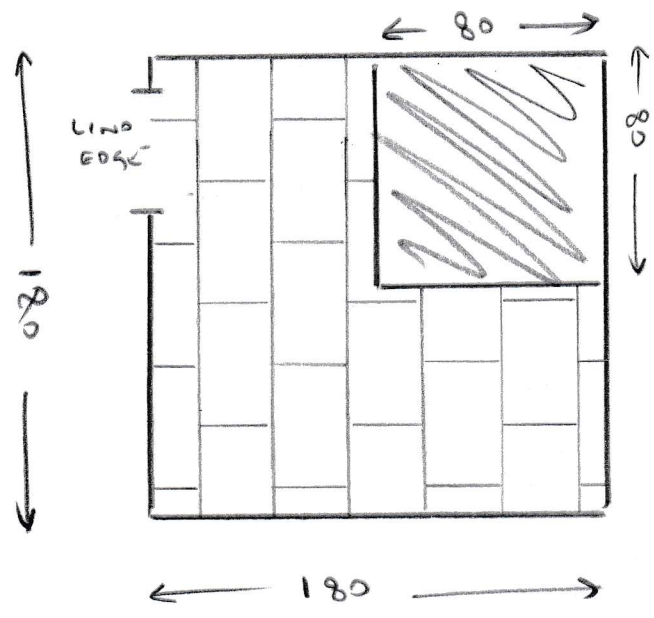

LAYOUT + LAYING DIRECTION

S30880  
HEATH

---

---

VINYL 2.00 x 2.00